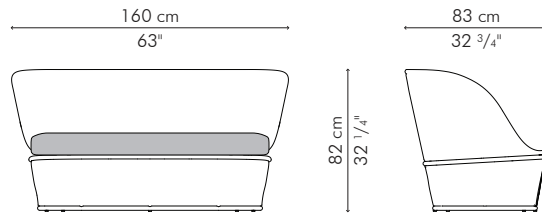

EASY ARMCHAIR, petite right

INDOOR

	6.5 kg / 14 lbs
	9 kg / 20 lbs
	0.51 m ³
	SEAT 2 m / 2.20 yds
	PILLOWS 1 pc 51 x 51 cm / 20" x 20"
	0.60 m / 0.65 yds

INDOOR rattan

CAEFMPR-N-3332-UF

Sunbrella Canvas

LOVESEAT