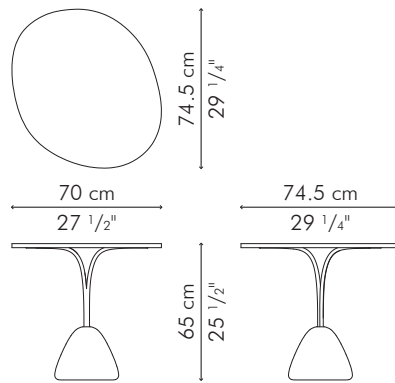

BISTRO TABLE

OUTDOOR

14 kg / 31 lbs

25 kg / 55 lbs

0.40 m³

OUTDOOR fiberglass, aluminum

Pale Gray

TDBFM-PG-2725OD

Whitewash

TDBFM-WW-2725OD