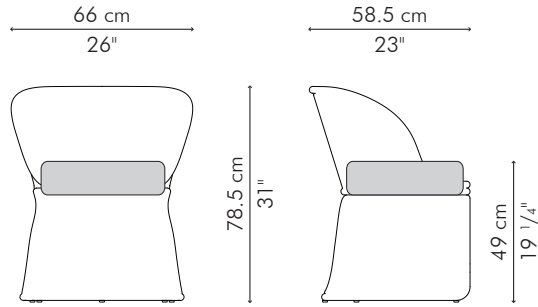

SIDE CHAIR

INDOOR

4 kg / 9 lbs

6 kg / 13 lbs

0.35 m³

SEAT 1 m / 1.10 yds

INDOOR rattan

CSFM-N-2631-UF

Sunbrella Action Linen

DINING TABLE

INDOOR

35 kg / 77 lbs

39 kg / 86 lbs

0.67 m³

INDOOR fiberglass, steel

TDFM-B-3529