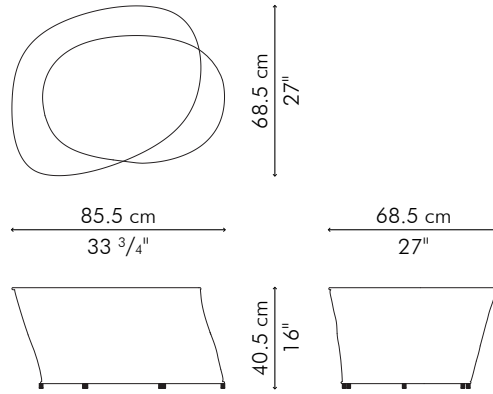

COFFEE TABLE

INDOOR

10 kg / 22 lbs

16.5 kg / 36 lbs

0.31 m³

INDOOR rattan

Natural

TCFM-N-3316