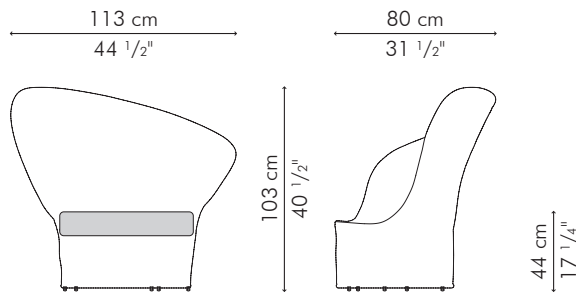

EASY ARMCHAIR, left

OUTDOOR

	19 kg / 42 lbs
	22 kg / 49 lbs
	1.02 m³
	SEAT 1.20 m / 1.30 yds
	PILLOWS 1 pc 51 x 51 cm / 20" x 20"
	0.60 m / 0.65 yds
	1 pc 49 x 33 cm / 19" x 13"
	0.60 m / 0.65 yds

OUTDOOR polyethylene, steel