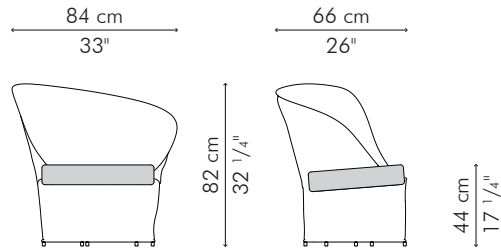

EASY ARMCHAIR, petite left