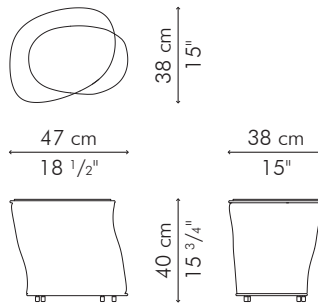

END TABLE

INDOOR

2.5 kg / 6 lbs

5.5 kg / 12 lbs

0.09 m³

INDOOR rattan

Natural

TEFM-N-1815