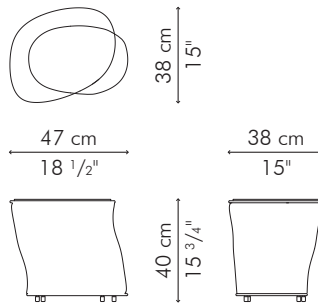

16 kg / 35 lbs

0.29 m³

OUTDOOR fiberglass, polyethylene, steel

Pale Gray

TCFM-PG-3316OD

Whitewash

TCFM-WW-3316OD

END TABLE, outdoor