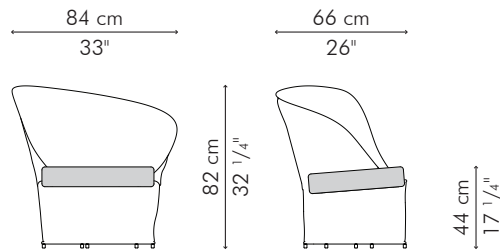

16 kg / 35 lbs

0.29 m³

OUTDOOR fiberglass, polyethylene, steel

Pale Gray

TCFM-PG-3316OD

Whitewash

TCFM-WW-3316OD

END TABLE, outdoor

OUTDOOR

3 kg / 7 lbs

5 kg / 11 lbs

0.07 m³

OUTDOOR fiberglass, polyethylene, steel

Pale Gray

TEFM-PG-1815OD

Whitewash

TEFM-WW-1815OD

EASY ARMCHAIR, petite left

INDOOR

	6.5 kg / 14 lbs
	9 kg / 20 lbs
	0.51 m ³
	SEAT 2 m / 2.20 yds
	PILLOWS 1 pc 51 x 51 cm / 20" x 20"
	0.60 m / 0.65 yds

INDOOR rattan

CAEFMPL-N-3332-UF

Sunbrella Canvas