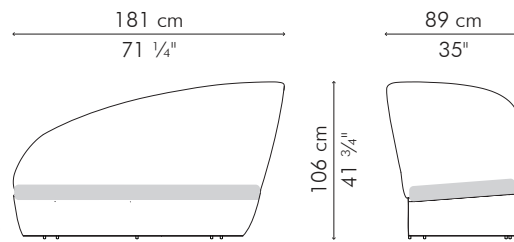

 Sunbrella Canvas

EASY ARMCHAIR, petite right

OUTDOOR

	16.5 kg / 36 lbs
	19.5 kg / 43 lbs
	0.51 m ³
	SEAT 2 m / 2.20 yds
	PILLOWS 1 pc 51 x 51 cm / 20" x 20" 0.60 m / 0.65 yds

OUTDOOR polyethylene, steel

CAEFMPR-PG-3332OD-UF1

OUTDOOR

	51.5 kg / 113.5 lbs
	61.5 kg / 135.5 lbs
	1.86 m ³
	SEAT 3.30 m / 3.60 yds
	PILLOWS 3 pcs 56 x 56 cm / 22" x 22"
	1.95 m / 2.10 yds
	1 pcs 51 x 51 cm / 20" x 20"
	0.60 m / 0.65 yds
	3 pcs 49 x 33 cm / 19" x 13"
	1.80 m / 1.95 yds