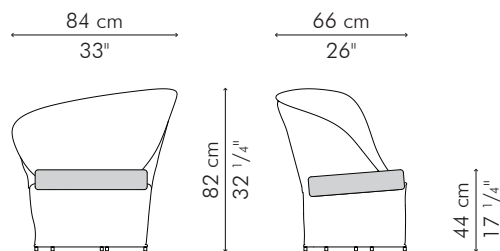

TEFM-WW-1815OD

EASY ARMCHAIR, petite left

INDOOR

	6.5 kg / 14 lbs
	9 kg / 20 lbs
	0.51 m ³
	SEAT 2 m / 2.20 yds
	PILLOWS 1 pc 51 x 51 cm / 20" x 20"
	0.60 m / 0.65 yds

INDOOR rattan

CAEFMPL-N-3332-UF

Sunbrella Canvas

EASY ARMCHAIR, petite right

INDOOR

	6.5 kg / 14 lbs
	9 kg / 20 lbs
	0.51 m ³
	SEAT 2 m / 2.20 yds
	PILLOWS 1 pc 51 x 51 cm / 20" x 20"
	0.60 m / 0.65 yds

INDOOR rattan

CAEFMPR-N-3332-UF

Sunbrella Canvas

LOVESEAT