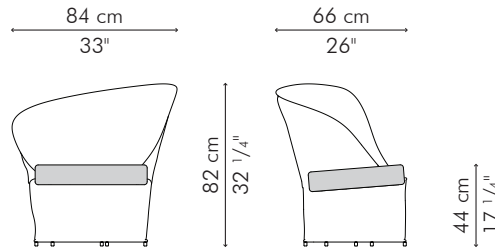

EASY ARMCHAIR, left

OUTDOOR

	19 kg / 42 lbs
	22 kg / 49 lbs
	1.02 m³
	SEAT 1.20 m / 1.30 yds
	PILLOWS 1 pc 51 x 51 cm / 20" x 20"
	0.60 m / 0.65 yds
	1 pc 49 x 33 cm / 19" x 13"
	0.60 m / 0.65 yds

OUTDOOR polyethylene, steel

 Sunbrella Canvas

EASY ARMCHAIR, petite right

OUTDOOR

	16.5 kg / 36 lbs
	19.5 kg / 43 lbs
	0.51 m ³
	SEAT 2 m / 2.20 yds
	PILLOWS 1 pc 51 x 51 cm / 20" x 20" 0.60 m / 0.65 yds

OUTDOOR polyethylene, steel

CAEFMPR-PG-3332OD-UF1