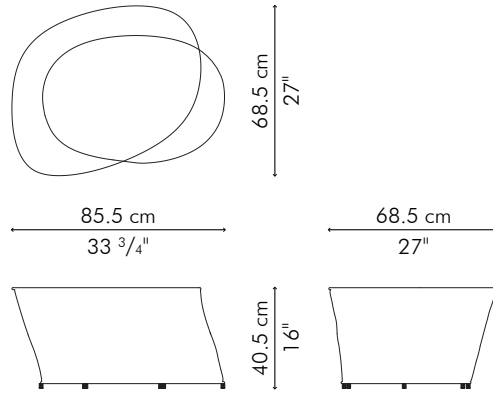

COFFEE TABLE

OUTDOOR

10.5 kg / 23 lbs

16 kg / 35 lbs

0.29 m³

OUTDOOR fiberglass, polyethylene, steel

Pale Gray

TCFM-PG-3316OD

Whitewash

TCFM-WW-3316OD