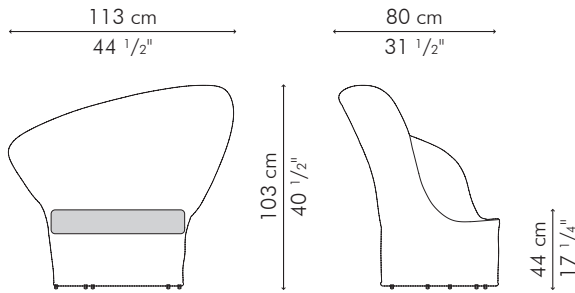

EASY ARMCHAIR, left

OUTDOOR

	19 kg / 42 lbs
	22 kg / 49 lbs
	1.02 m³
	SEAT 1.20 m / 1.30 yds
	PILLOWS 1 pc 51 x 51 cm / 20" x 20"
	0.60 m / 0.65 yds
	1 pc 49 x 33 cm / 19" x 13"
	0.60 m / 0.65 yds

OUTDOOR polyethylene, steel

-  Sunbrella Canvas
-  Sunbrella Action Linen

EASY ARMCHAIR, right

OUTDOOR

19 kg / 42 lbs

22 kg / 49 lbs

1.01 m³

SEAT 1.20 m / 1.30 yds

PILLOWS 1 pc 51 x 51 cm / 20" x 20"
0.60 m / 0.65 yds