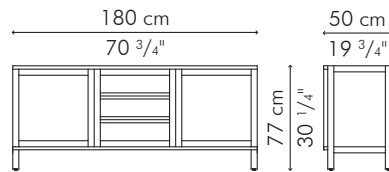

BUFFET CABINET

INDOOR

 42 kg / 93 lbs

 49 kg / 108 lbs

 0.88 m³

INDOOR abaca, rattan and maple or lampakanai, rattan and walnut

Brown

CBSW-B-7030MA

Walnut

CBSW-WN-7030W

CABINET

INDOOR

 41 kg / 90 lbs

 48.5 kg / 107 lbs

 1.05 m³

INDOOR abaca, rattan and maple or lampakanai, rattan and walnut

Brown

CSW-B-3963MA

Walnut

CSW-WN-3963W

ENTERTAINMENT CONSOLE

INDOOR

65 kg / 143 lbs

0.88 m³