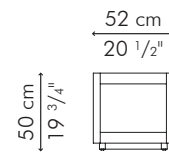

BUFFET CABINET

INDOOR

 42 kg / 93 lbs

 49 kg / 108 lbs

 0.88 m³

INDOOR abaca, rattan and maple or lampakanai, rattan and walnut

Brown

CBSW-B-7030MA

Walnut

CBSW-WN-7030W

CABINET

INDOOR

 41 kg / 90 lbs

 48.5 kg / 107 lbs

 1.05 m³

INDOOR abaca, rattan and maple or lampakanai, rattan and walnut

Brown

CSW-B-3963MA

Walnut

CSW-WN-3963W

ENTERTAINMENT CONSOLE

INDOOR

65 kg / 143 lbs

0.88 m³