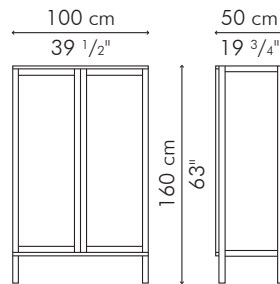

BUFFET CABINET

INDOOR

 42 kg / 93 lbs

 49 kg / 108 lbs

 0.88 m³

INDOOR abaca, rattan and maple or lampakanai, rattan and walnut

Brown

CBSW-B-7030MA

Walnut

CBSW-WN-7030W

CABINET

INDOOR

 41 kg / 90 lbs

 48.5 kg / 107 lbs

 1.05 m³

INDOOR abaca, rattan and maple or lampakanai, rattan and walnut

Brown

CSW-B-3963MA

Walnut

CSW-WN-3963W

ENTERTAINMENT CONSOLE

INDOOR

65 kg / 143 lbs

0.88 m³