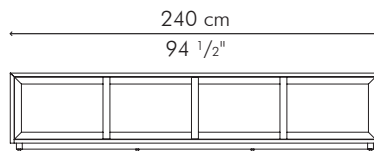

BUFFET CABINET

INDOOR

 42 kg / 93 lbs

 49 kg / 108 lbs

 0.88 m³

INDOOR abaca, rattan and maple or lampakanai, rattan and walnut

Brown

CBSW-B-7030MA

Walnut

CBSW-WN-7030W

CABINET

INDOOR

 41 kg / 90 lbs

 48.5 kg / 107 lbs

 1.05 m³

INDOOR abaca, rattan and maple or lampakanai, rattan and walnut

Brown

CSW-B-3963MA

Walnut

CSW-WN-3963W

ENTERTAINMENT CONSOLE

INDOOR

65 kg / 143 lbs

0.88 m³