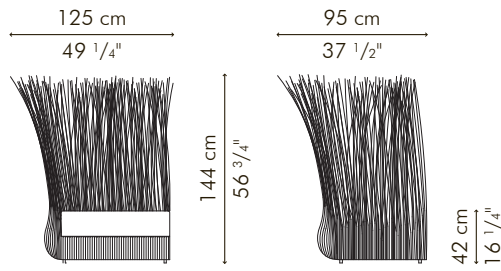

PILLOWS 1 pcs 51 x 51 cm / 20" x 20"
0.60 m / 0.65 yds

1 pcs 46 x 36 cm / 18" x 14"
0.55 m / 0.60 yds

INDOOR rattan, nylon, steel

SYD-N-2456-UF

Natural

Picasso Dark Gray

SOFA, section long left

INDOOR

47.5 kg / 105 lbs

57.5 kg / 128 lbs

1.58 m³

SEAT 2.10 m / 2.30 yds

PILLOWS 3 pcs 51 x 51 cm / 20" x 20"
1.80 m / 1.95 yds

2 pcs 46 x 36 cm / 18" x 14"
1.10 m / 1.20 yds

INDOOR rattan, nylon, steel

SYDL-N-4956-UF

Natural

Picasso Dark Gray

SOFA, section long right

INDOOR

 47.5 kg / 105 lbs

 57.5 kg / 128 lbs

 1.58 m³

 SEAT 2.10 m / 2.30 yds

GLASS

11 kg / 24 lbs

39 kg / 86 lbs

0.14 m³

Standard glass size:

62.5 cm D x 95 cm W x 10 mm thickness
(24 1/2" D x 37 1/2" W x 3/8"), frosted, swiped edge

INDOOR rattan, nylon, steel

Natural