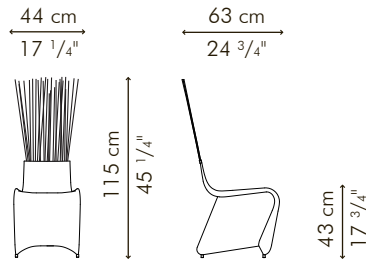

SIDE CHAIR

INDOOR

- 6 kg / 13 lbs
- 15.5 kg / 34 lbs
- 0.36 m³
- SEAT 0.55 m / 0.60 yds

INDOOR rattan, nylon, steel

CSYD-BR-1745-UF

Sunbrella Logo Red

CSYD-T-1745-UF

Bitwin Tangerine

CSYD-BZ-1745-UF

Bitwin Light Brown

CSYD-BC-1745-UF

Bitwin Cobalt Blue

CSYD-LG-1745-UF

Bitwin Moss Green

CSYD-MV-1745-UF

Bitwin Light Gray

CSYD-N-1745-UF

Sunbrella Canvas