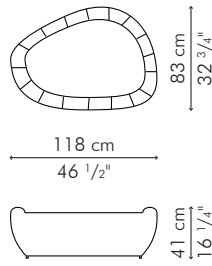

COFFEE TABLE, large

INDOOR

10.5 kg / 23 lbs

13 kg / 29 lbs

0.47 m³

GLASS

11 kg / 24 lbs

39 kg / 86 lbs

0.14 m³

Standard glass size:

62.5 cm D x 95 cm W x 10 mm thickness
(24 1/2" D x 37 1/2" W x 3/8"), frosted, swiped edge

INDOOR rattan, nylon, steel

Natural

TCYD-N-4616-G