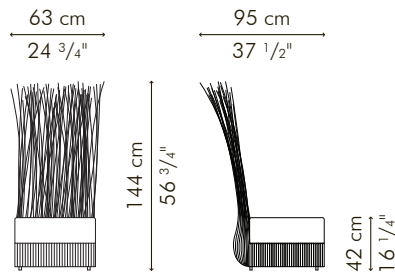

CSYD-N-1745-UF

 Sunbrella Canvas

SOFA, section center

INDOOR

26 kg / 57 lbs

33 kg / 73 lbs

0.97 m³

SEAT 1.50 m / 1.65 yds

PILLOWS 1 pcs 51 x 51 cm / 20" x 20"
0.60 m / 0.65 yds

1 pcs 46 x 36 cm / 18" x 14"
0.55 m / 0.60 yds

INDOOR rattan, nylon, steel

SYD-N-2456-UF

Natural

Picasso Dark Gray

SOFA, section long left

INDOOR

GLASS

11 kg / 24 lbs

39 kg / 86 lbs

0.14 m³

Standard glass size:

62.5 cm D x 95 cm W x 10 mm thickness
(24 1/2" D x 37 1/2" W x 3/8"), frosted, swiped edge

INDOOR rattan, nylon, steel

Natural

2 kg / 4 lbs

16 kg / 35 lbs

0.04 m³

Standard glass size:

45.5 cm D x 28 cm W x 6 mm thickness
(18" D x 11" W x 1/4"), frosted, swiped edge

INDOOR rattan, nylon, steel

Natural

TEYD-N-2322-G