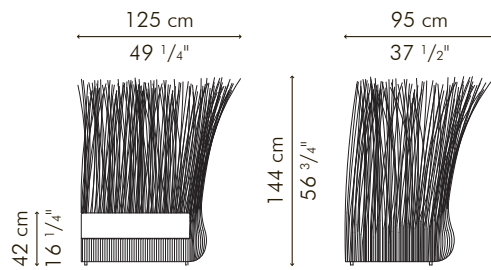

CSYD-N-1745-UF

 Sunbrella Canvas

SOFA, section center

INDOOR

26 kg / 57 lbs

33 kg / 73 lbs

0.97 m³

SEAT 1.50 m / 1.65 yds

PILLOWS 1 pcs 51 x 51 cm / 20" x 20"
0.60 m / 0.65 yds

1 pcs 46 x 36 cm / 18" x 14"
0.55 m / 0.60 yds

INDOOR rattan, nylon, steel

SYD-N-2456-UF

Natural

Picasso Dark Gray

SOFA, section long left

INDOOR

GLASS

11 kg / 24 lbs

39 kg / 86 lbs

0.14 m³

Standard glass size:

62.5 cm D x 95 cm W x 10 mm thickness
(24 1/2" D x 37 1/2" W x 3/8"), frosted, swiped edge

INDOOR rattan, nylon, steel

Natural