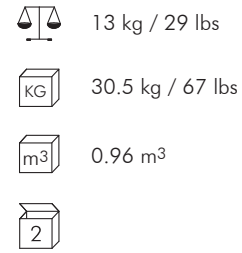

INDOOR

INDOOR rattan, nylon, steel

Bright Red	CEYD-BR-2452	Tangerine	CEYD-T-2452
Bronze	CEYD-BZ-2452	Cobalt Blue	CEYD-BC-2452
Lime Green	CEYD-LG-2452	Mauve	CEYD-MV-2452
Natural	CEYD-N-2452