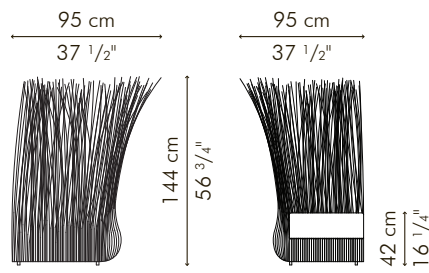

 PILLOWS 3 pcs 51 x 51 cm / 20" x 20"
1.80 m / 1.95 yds

2 pcs 46 x 36 cm / 18" x 14"
1.10 m / 1.20 yds

INDOOR rattan, nylon, steel

SYDR-N-4956-UF

Natural

 Picasso Dark Gray

SOFA, section short

INDOOR

GLASS

11 kg / 24 lbs

39 kg / 86 lbs

0.14 m³

Standard glass size:

62.5 cm D x 95 cm W x 10 mm thickness
(24 1/2" D x 37 1/2" W x 3/8"), frosted, swiped edge

INDOOR rattan, nylon, steel

Natural

27 kg / 60 lbs

0.09 m³

Standard glass size:

43 cm D x 74.5 cm W x 10 mm thickness
(17" D x 29 1/4" W x 3/8"), frosted, swiped edge

INDOOR rattan, nylon, steel

Natural

TCYD-N-3514-G

END TABLE