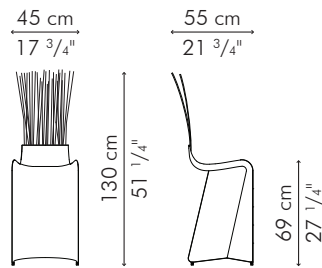

INDOOR

-  8.5 kg / 19 lbs
-  1
-  0.38 m³
-  SEAT 0.50 m / 0.55 yds

INDOOR rattan, nylon, steel

Bright Red	EBEYD-BR-1751	Tangerine	EBEYD-T-1751
Bronze	EBEYD-BZ-1751	Cobalt Blue	EBEYD-BC-1751
Lime Green	EBEYD-LG-1751	Mauve	EBEYD-MV-1751
Natural	EBEYD-N-1751		

GLASS

11 kg / 24 lbs

39 kg / 86 lbs

0.14 m³

Standard glass size:

62.5 cm D x 95 cm W x 10 mm thickness
(24 1/2" D x 37 1/2" W x 3/8"), frosted, swiped edge

INDOOR rattan, nylon, steel

Natural

27 kg / 60 lbs

0.09 m³

Standard glass size:

43 cm D x 74.5 cm W x 10 mm thickness
(17" D x 29 1/4" W x 3/8"), frosted, swiped edge

INDOOR rattan, nylon, steel

Natural

TCYD-N-3514-G

END TABLE

2 kg / 4 lbs

16 kg / 35 lbs

0.04 m³

Standard glass size:

45.5 cm D x 28 cm W x 6 mm thickness
(18" D x 11" W x 1/4"), frosted, swiped edge

INDOOR rattan, nylon, steel

Natural

TEYD-N-2322-G