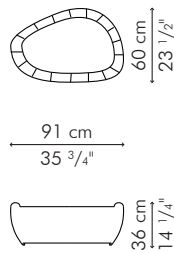

COFFEE TABLE, medium

INDOOR

9.5 kg / 21 lbs

12 kg / 26 lbs

0.24 m³

GLASS

6 kg / 13 lbs

27 kg / 60 lbs

0.09 m³

Standard glass size:

43 cm D x 74.5 cm W x 10 mm thickness
(17" D x 29 1/4" W x 3/8"), frosted, swiped edge

INDOOR rattan, nylon, steel

Natural

TCYD-N-3514-G