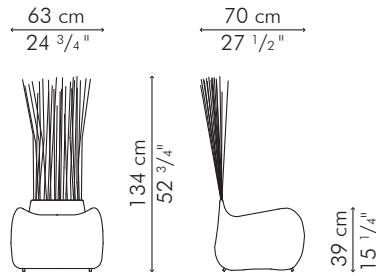

EASY CHAIR

INDOOR

INDOOR rattan, nylon, steel

Bright Red	CEYD-BR-2452	Tangerine	CEYD-T-2452
Bronze	CEYD-BZ-2452	Cobalt Blue	CEYD-BC-2452
Lime Green	CEYD-LG-2452	Mauve	CEYD-MV-2452
Natural	CEYD-N-2452