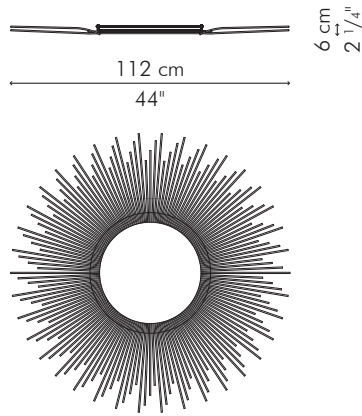

MIRROR, small

 7 kg / 15 lbs

 9.50 kg / 21 lbs

 0.151 m³

mirror glass
39 cm Ø x 6 mm thickness
(15 1/2" Ø x 1/4")

INDOOR rattan, steel, mirror glass

FMBB-BLO-0244-M

Black | Orange | Yellow

MIRROR, large

 8.70 kg / 19 lbs

 11.20 kg / 25 lbs

 0.482 m³

mirror glass
50 cm Ø x 6 mm thickness
(19 3/4" Ø x 1/4")

INDOOR rattan, nylon, steel, mirror glass

FMBB-BLO-0470-M

Black | Orange | Yellow

HANGING LAMP

SMALL

 1.25 kg / 2.76 lbs

 2.75 kg / 6 lbs

 0.066 m³

1 x 60 watts

code: LHBB-BLO-0747

MEDIUM

2.40 kg / 5 lbs

4.90 kg / 11 lbs

0.138 m³

1 x 75 watts

LHBB-BLO-1159

LARGE

3.70 kg / 8 lbs

7 kg / 15 lbs