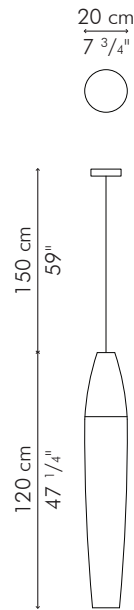

MIRROR, small

 7 kg / 15 lbs

 9.50 kg / 21 lbs

 0.151 m³

mirror glass
39 cm Ø x 6 mm thickness
(15 1/2" Ø x 1/4")

INDOOR rattan, steel, mirror glass

FMBB-BLO-0244-M

Black | Orange | Yellow

MIRROR, large

 8.70 kg / 19 lbs

 11.20 kg / 25 lbs

 0.482 m³

mirror glass
50 cm Ø x 6 mm thickness
(19 3/4" Ø x 1/4")

INDOOR rattan, nylon, steel, mirror glass

FMBB-BLO-0470-M

Black | Orange | Yellow

HANGING LAMP

SMALL

 1.25 kg / 2.76 lbs

 2.75 kg / 6 lbs

 0.066 m³

1 x 60 watts

code: LHBB-BLO-0747

MEDIUM

2.40 kg / 5 lbs

4.90 kg / 11 lbs

0.138 m³

1 x 75 watts

LHBB-BLO-1159

LARGE

3.70 kg / 8 lbs

7 kg / 15 lbs