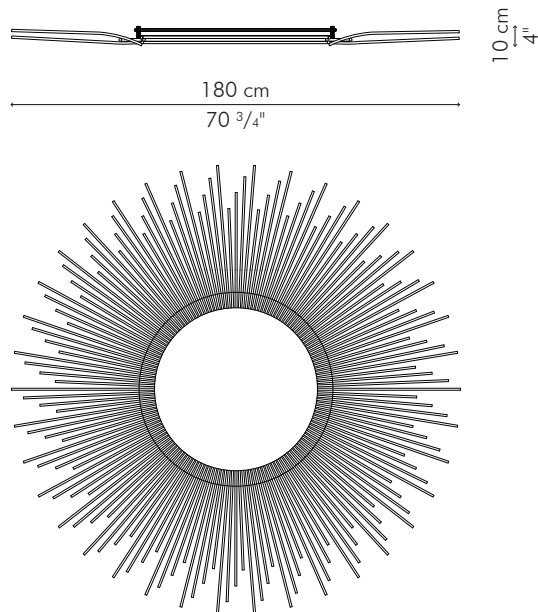

MIRROR, small

 7 kg / 15 lbs

 9.50 kg / 21 lbs

 0.151 m³

mirror glass
39 cm Ø x 6 mm thickness
(15 1/2" Ø x 1/4")

INDOOR rattan, steel, mirror glass

FMBB-BLO-0244-M

Black | Orange | Yellow

MIRROR, large

 8.70 kg / 19 lbs

 11.20 kg / 25 lbs

 0.482 m³

mirror glass
50 cm Ø x 6 mm thickness
(19 3/4" Ø x 1/4")

INDOOR rattan, nylon, steel, mirror glass

FMBB-BLO-0470-M

Black | Orange | Yellow

HANGING LAMP

SMALL

 1.25 kg / 2.76 lbs

 2.75 kg / 6 lbs

 0.066 m³

1 x 60 watts

code: LHBB-BLO-0747

MEDIUM

2.40 kg / 5 lbs

4.90 kg / 11 lbs

0.138 m³

1 x 75 watts

LHBB-BLO-1159

LARGE

3.70 kg / 8 lbs

7 kg / 15 lbs