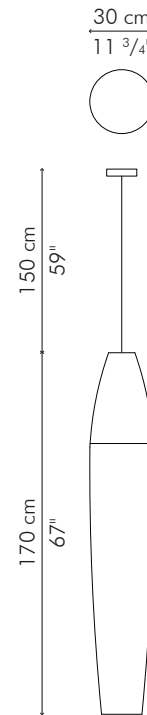

MIRROR, small

 7 kg / 15 lbs

 9.50 kg / 21 lbs

 0.151 m³

mirror glass
39 cm Ø x 6 mm thickness
(15 1/2" Ø x 1/4")

INDOOR rattan, steel, mirror glass

FMBB-BLO-0244-M

Black | Orange | Yellow

MIRROR, large

 8.70 kg / 19 lbs

 11.20 kg / 25 lbs

 0.482 m³

mirror glass
50 cm Ø x 6 mm thickness
(19 3/4" Ø x 1/4")

INDOOR rattan, nylon, steel, mirror glass

FMBB-BLO-0470-M

Black | Orange | Yellow

HANGING LAMP

SMALL

 1.25 kg / 2.76 lbs

 2.75 kg / 6 lbs

 0.066 m³

1 x 60 watts

code: LHBB-BLO-0747

MEDIUM

2.40 kg / 5 lbs

4.90 kg / 11 lbs

0.138 m³

1 x 75 watts

LHBB-BLO-1159

LARGE

3.70 kg / 8 lbs

7 kg / 15 lbs