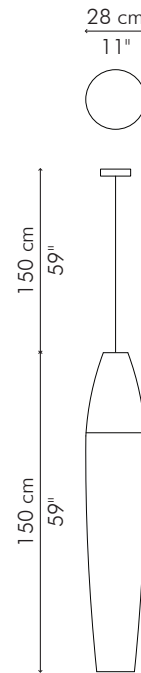

MIRROR, small

 7 kg / 15 lbs

 9.50 kg / 21 lbs

 0.151 m³

mirror glass
39 cm Ø x 6 mm thickness
(15 1/2" Ø x 1/4")

INDOOR rattan, steel, mirror glass

FMBB-BLO-0244-M

Black | Orange | Yellow

MIRROR, large

 8.70 kg / 19 lbs

 11.20 kg / 25 lbs

 0.482 m³

mirror glass
50 cm Ø x 6 mm thickness
(19 3/4" Ø x 1/4")

INDOOR rattan, nylon, steel, mirror glass

FMBB-BLO-0470-M

Black | Orange | Yellow

HANGING LAMP

SMALL

 1.25 kg / 2.76 lbs

 2.75 kg / 6 lbs

 0.066 m³

1 x 60 watts

code: LHBB-BLO-0747

MEDIUM

2.40 kg / 5 lbs

4.90 kg / 11 lbs

0.138 m³

1 x 75 watts

LHBB-BLO-1159

LARGE

3.70 kg / 8 lbs

7 kg / 15 lbs