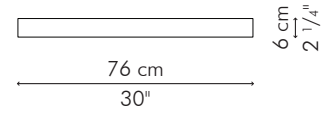

LHCC-B-2309

Bronze

LHCC-BZ-2309

Cream

LHCC-C-2309

MIRROR, round

LARGE

 13.05 kg / 29 lbs

 15.55 kg / 34 lbs

 0.38 m³

mirror glass
80 cm Ø x 6 mm thickness
(31 1/2" Ø x 1/4")

SMALL

7 kg / 15 lbs

10.25 kg / 23 lbs

0.24 m³

mirror glass
50.5 cm Ø x 6 mm thickness
(20" Ø x 1/4")