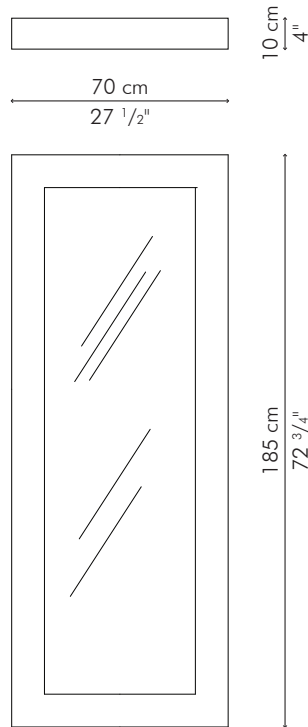

 3 kg / 7 lbs

 0.085 m³

1 x 75 watts

Surface mounted pre-wired lamp

E26 / E27

110V 60Hz / 230V 50Hz

INDOOR Salago fiber, steel, fiberglass reinforced polymer

Brown

LHCC-B-2309

Bronze

LHCC-BZ-2309

Cream

LHCC-C-2309

MIRROR, round

LARGE

 13.05 kg / 29 lbs

 15.55 kg / 34 lbs

 0.38 m³

mirror glass
80 cm Ø x 6 mm thickness
(31 1/2" Ø x 1/4")

SMALL

7 kg / 15 lbs

10.25 kg / 23 lbs

0.24 m³

mirror glass
50.5 cm Ø x 6 mm thickness
(20" Ø x 1/4")

INDOOR Salago fiber, steel, mirror glass

MIRROR, rectangular

 24 kg / 53 lbs

 25.85 kg / 57 lbs

 0.49 m³

mirror glass
50 cm W x 165 cm H x 6 mm thickness
(19 1/2" W x 65" H x 1/4")

INDOOR Salago fiber, steel, mirror glass