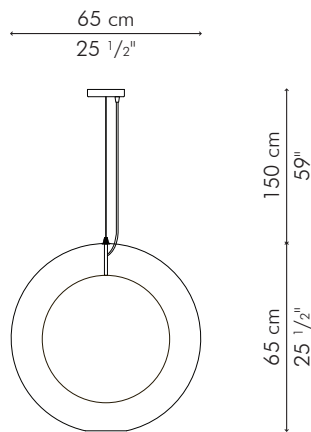

HANGING LAMP, round large

 4.60 kg / 10 lbs

 14 kg / 31 lbs

 1.092 m³

1 x 100 watts

Surface mounted pre-wired lamp

E26 / E27

110V 60Hz / 230V 50Hz

 1.60 kg / 4 lbs

 7 kg / 15 lbs

 0.321 m³

1 x 100 watts

Surface mounted pre-wired lamp

E26 / E27

110V 60Hz / 230V 50Hz

INDOOR Salago fiber, steel, fiberglass reinforced polymer

 15.55 kg / 34 lbs

 0.38 m³

mirror glass
80 cm Ø x 6 mm thickness
(31 1/2" Ø x 1/4")

SMALL

7 kg / 15 lbs

10.25 kg / 23 lbs

0.24 m³

mirror glass
50.5 cm Ø x 6 mm thickness
(20" Ø x 1/4")

INDOOR Salago fiber, steel, mirror glass

MIRROR, rectangular

 24 kg / 53 lbs

 25.85 kg / 57 lbs

 0.49 m³

mirror glass
50 cm W x 165 cm H x 6 mm thickness
(19 1/2" W x 65" H x 1/4")

INDOOR Salago fiber, steel, mirror glass