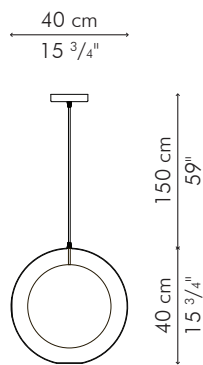

 1.60 kg / 4 lbs

 7 kg / 15 lbs

 0.321 m³

1 x 100 watts

Surface mounted pre-wired lamp

E26 / E27

110V 60Hz / 230V 50Hz

INDOOR Salago fiber, steel, fiberglass reinforced polymer

Brown

LPCC-B-2525

Bronze

LPCC-BZ-2525

Cream

LPCC-C-2525

HANGING LAMP, round small

 0.75 kg / 2 lbs

 15.55 kg / 34 lbs

 0.38 m³

mirror glass
80 cm Ø x 6 mm thickness
(31 1/2" Ø x 1/4")

SMALL

7 kg / 15 lbs

10.25 kg / 23 lbs

0.24 m³

mirror glass
50.5 cm Ø x 6 mm thickness
(20" Ø x 1/4")

INDOOR Salago fiber, steel, mirror glass

MIRROR, rectangular

 24 kg / 53 lbs

 25.85 kg / 57 lbs

 0.49 m³

mirror glass
50 cm W x 165 cm H x 6 mm thickness
(19 1/2" W x 65" H x 1/4")

INDOOR Salago fiber, steel, mirror glass