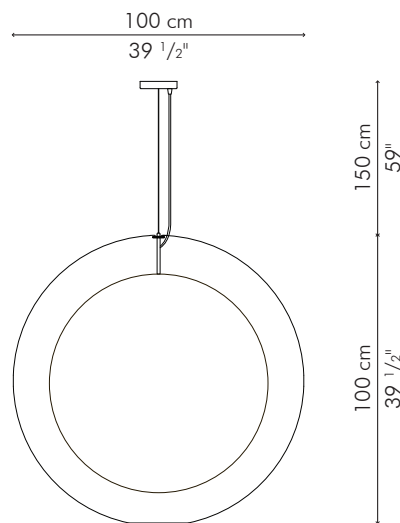

HANGING LAMP, round large

 4.60 kg / 10 lbs

 14 kg / 31 lbs

 1.092 m³

1 x 100 watts

Surface mounted pre-wired lamp

E26 / E27

110V 60Hz / 230V 50Hz

 1.60 kg / 4 lbs

 7 kg / 15 lbs

 0.321 m³

1 x 100 watts

Surface mounted pre-wired lamp

E26 / E27

110V 60Hz / 230V 50Hz

INDOOR Salago fiber, steel, fiberglass reinforced polymer

 15.55 kg / 34 lbs

 0.38 m³

mirror glass
80 cm Ø x 6 mm thickness
(31 1/2" Ø x 1/4")

SMALL

7 kg / 15 lbs

10.25 kg / 23 lbs

0.24 m³

mirror glass
50.5 cm Ø x 6 mm thickness
(20" Ø x 1/4")

INDOOR Salago fiber, steel, mirror glass

MIRROR, rectangular

 24 kg / 53 lbs

 25.85 kg / 57 lbs

 0.49 m³

mirror glass
50 cm W x 165 cm H x 6 mm thickness
(19 1/2" W x 65" H x 1/4")

INDOOR Salago fiber, steel, mirror glass