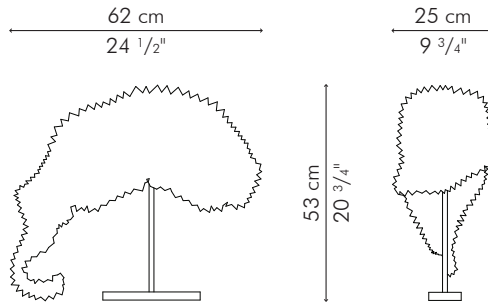

DRAGON'S TAIL

TABLE LAMP

 1.5 kg / 3 lbs

 4 kg / 9 lbs

 0.153 m³

2 x 40 watts

Portable pre-wired lamp

E26 / E27