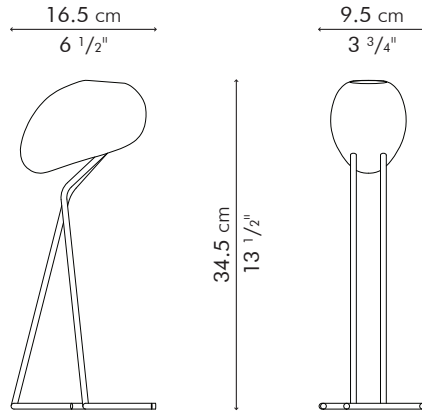

VASE, large

	LARGE	SMALL
	0.50 kg / 1 lb	0.40 kg / 1 lb
	1 kg / 2 lbs	
	0.008 m³	
		

VASE, small

INDOOR fiber-reinforced polymer, steel

AVKL-DG-0001

Dark Gray	Small
Dark Gray	Large

AVKL-PG-0002

Pale Gray	Small
Pale Gray	Large

AVKL-PDG-0003

Dark Gray	Large
Pale Gray	Small

AVKL-PDG-0004

Pale Gray	Small
Dark Gray	Large

Sold in pairs (large and small).