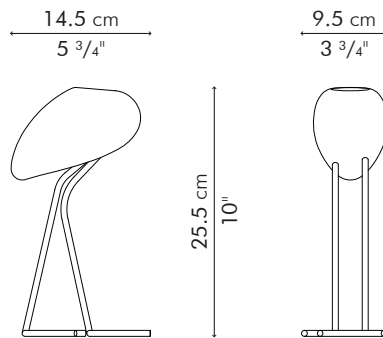

VASE, large

	LARGE	SMALL
	0.50 kg / 1 lb	0.40 kg / 1 lb
	1 kg / 2 lbs	
	0.008 m³	
		

VASE, small

INDOOR fiber-reinforced polymer, steel

AVKL-DG-0001

Dark Gray	Small
Dark Gray	Large

AVKL-PG-0002

Pale Gray	Small
Pale Gray	Large

AVKL-PDG-0003

Dark Gray	Large
Pale Gray	Small

AVKL-PDG-0004

Pale Gray	Small
Dark Gray	Large

Sold in pairs (large and small).