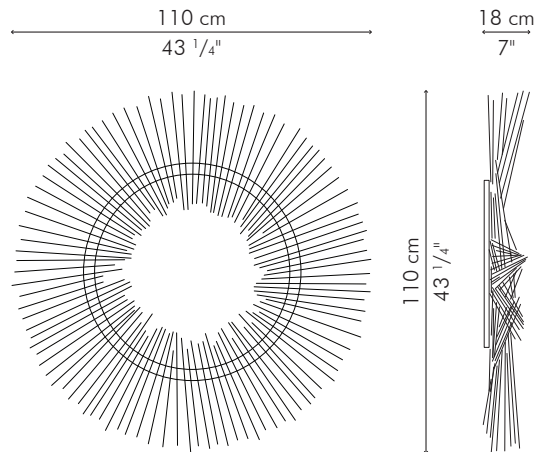

MIRROR, large

 7 kg / 15 lbs

 28 kg / 61 lbs

 0.489 m³

mirror glass
60 cm dia x 4 mm thickness
(23 1/2" x 1/6")

INDOOR rattan, steel, mirror glass

Natural

FMTG-N-4343-M

MIRROR, small

 6.5 kg / 14 lbs

 22 kg / 48.5 lbs

 0.362 m³

mirror glass
50 cm dia x 4 mm thickness
(19 3/4" x 1/6")

INDOOR rattan, steel, mirror glass

Natural

FMTG-N-3333-M