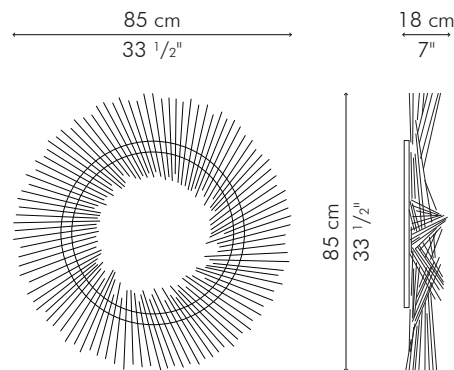

MIRROR, large

 7 kg / 15 lbs

 28 kg / 61 lbs

 0.489 m³

mirror glass
60 cm dia x 4 mm thickness
(23 1/2" x 1/6")

INDOOR rattan, steel, mirror glass

Natural

FMTG-N-4343-M

MIRROR, small

 6.5 kg / 14 lbs

 22 kg / 48.5 lbs

 0.362 m³

mirror glass
50 cm dia x 4 mm thickness
(19 3/4" x 1/6")

INDOOR rattan, steel, mirror glass

Natural

FMTG-N-3333-M