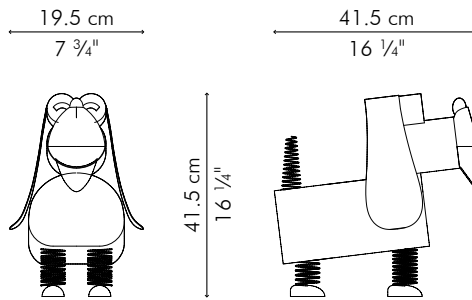

SCULPTURE

INDOOR

 3 kg / 7 lbs

 4 kg / 9 lbs

 0.05 m³

INDOOR steel, microfiber, leather

Silver

SWG-S-0716