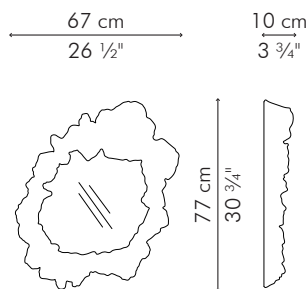

MIRROR, large

 9.5 kg / 21 lbs

 17.5 kg / 38 lbs

 0.171 m³

mirror glass
60 cm W x 70 cm D x 0.3 mm thickness
(23 1/2" x 27 1/2" x 1/8")

INDOOR rice paper, steel, mirror glass

Cream

FMBN-C-3842-M

Black

FMBN-BL-3842-M

MIRROR, medium

 3.5 kg / 7.5 lbs

 8 kg / 18 lbs

 0.087 m³

mirror glass
45.2 cm W x 51.6 cm D x 0.3 mm thickness
(18" x 20 1/4" x 1/8")

INDOOR rice paper, steel, mirror glass

mirror glass
41 cm W x 41 cm D x 0.3 mm thickness
(16" x 16" x 1/8")

INDOOR rice paper, steel, mirror glass

Cream

FMBN-C-2224-M

Black

FMBN-BL-2224-M