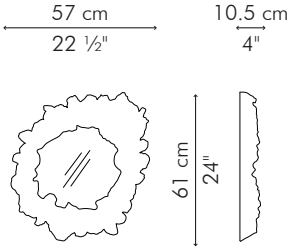

MIRROR, large

 9.5 kg / 21 lbs

 17.5 kg / 38 lbs

 0.171 m³

mirror glass
60 cm W x 70 cm D x 0.3 mm thickness
(23 1/2" x 27 1/2" x 1/8")

INDOOR rice paper, steel, mirror glass

Cream

FMBN-C-3842-M

Black

FMBN-BL-3842-M

MIRROR, medium

 3.5 kg / 7.5 lbs

 8 kg / 18 lbs

 0.087 m³

mirror glass
45.2 cm W x 51.6 cm D x 0.3 mm thickness
(18" x 20 1/4" x 1/8")

INDOOR rice paper, steel, mirror glass

Cream

FMBN-C-2630-M

Black

FMBN-BL-2630-M

MIRROR, small

 2.5 kg / 5.5 lbs

 6.5 kg / 14.5 lbs

 0.073 m³

mirror glass
41 cm W x 41 cm D x 0.3 mm thickness
(16" x 16" x 1/8")

INDOOR rice paper, steel, mirror glass

Cream

FMBN-C-2224-M

Black

FMBN-BL-2224-M