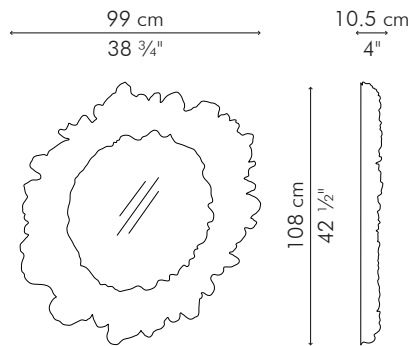

MIRROR, large

 9.5 kg / 21 lbs

 17.5 kg / 38 lbs

 0.171 m³

mirror glass
60 cm W x 70 cm D x 0.3 mm thickness
(23 1/2" x 27 1/2" x 1/8")

INDOOR rice paper, steel, mirror glass

Cream

FMBN-C-3842-M

Black

FMBN-BL-3842-M

MIRROR, medium

 3.5 kg / 7.5 lbs

 8 kg / 18 lbs

 0.087 m³

mirror glass
45.2 cm W x 51.6 cm D x 0.3 mm thickness
(18" x 20 1/4" x 1/8")

INDOOR rice paper, steel, mirror glass

Cream

FMBN-C-2630-M

Black

FMBN-BL-2630-M

MIRROR, small

 2.5 kg / 5.5 lbs

 6.5 kg / 14.5 lbs

 0.073 m³

mirror glass
41 cm W x 41 cm D x 0.3 mm thickness
(16" x 16" x 1/8")

INDOOR rice paper, steel, mirror glass

Cream

FMBN-C-2224-M

Black

FMBN-BL-2224-M