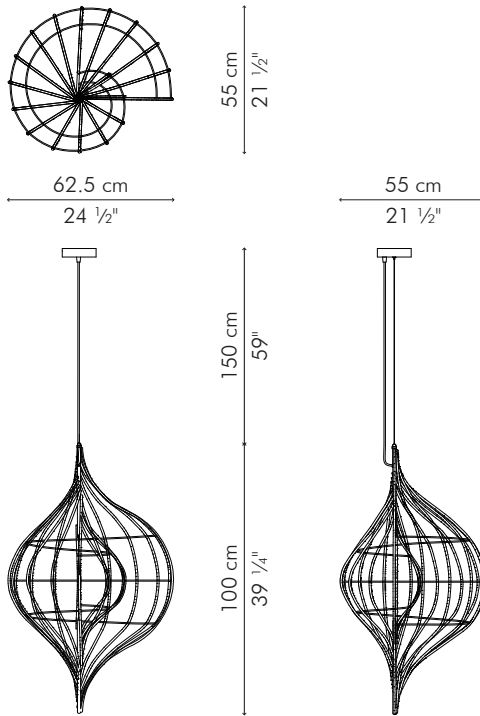

HANGING LAMP, medium

 4 kg / 9 lbs

 14.5 kg / 31.5 lbs

 0.762 m³

1 x 100 watts

Surface mounted pre-wired lamp
E26 / E27
110V 60Hz / 230V 50Hz

INDOOR rattan, steel

Copper

LCH-CP-3355

Dark Copper

LCH-DCP-3355

HANGING LAMP, small

 3 kg / 6.5 lbs

 8.5 kg / 19 lbs

 0.255 m³

1 x 100 watts

Surface mounted pre-wired lamp
E26 / E27
110V 60Hz / 230V 50Hz

INDOOR rattan, steel

Copper

LCH-CP-2439

Dark Copper

LCH-DCP-2439