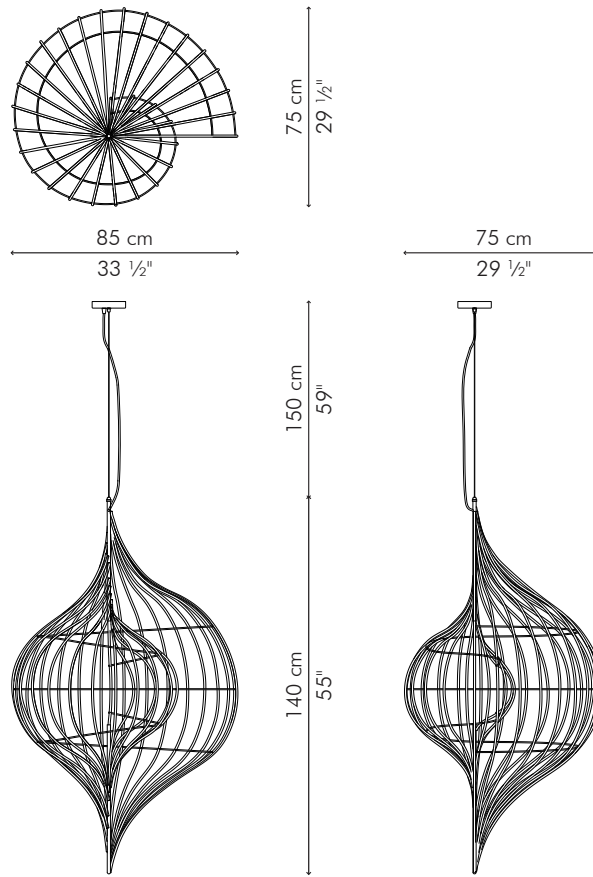

HANGING LAMP, medium

 4 kg / 9 lbs

 14.5 kg / 31.5 lbs

 0.762 m³

1 x 100 watts

Surface mounted pre-wired lamp
E26 / E27
110V 60Hz / 230V 50Hz

INDOOR rattan, steel

Copper

LCH-CP-3355

Dark Copper

LCH-DCP-3355

HANGING LAMP, small

 3 kg / 6.5 lbs

 8.5 kg / 19 lbs

 0.255 m³

1 x 100 watts

Surface mounted pre-wired lamp
E26 / E27
110V 60Hz / 230V 50Hz

INDOOR rattan, steel

Copper

LCH-CP-2439

Dark Copper

LCH-DCP-2439