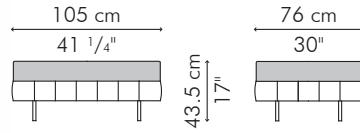

OTTOMAN, large

INDOOR

14 kg / 31 lbs

17 kg / 38 lbs

0.41 m³

2.20 m / 2.45 yds

OUTDOOR

15 kg / 33 lbs

18 kg / 40 lbs

0.39 m³

INDOOR rattan, rattan peel, stainless steel, steel