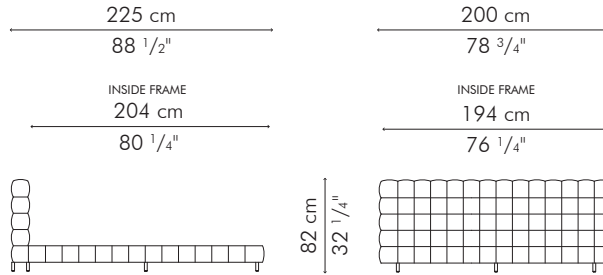

## BED, American king

INDOOR

74 kg / 163 lbs

0.76 m<sup>3</sup>

Mattress size:  
203 cm L x 193 cm W x 20-30 cm H  
(80" L x 76" W x 8-12" H)

INDOOR rattan, rattan peel, stainless steel, steel

Brown

BYYK-B-7832

## BED, American queen

INDOOR

64 kg / 141 lbs

0.70 m<sup>3</sup>

Mattress size:  
203 cm L x 152.5 cm W x 20-30 cm H  
(80" L x 60" W x 8-12" H)

INDOOR rattan, rattan peel, stainless steel, steel

Brown

BYYQ-B-6332

## BED, European king

INDOOR

69.5 kg / 153 lbs  
 0.71 m<sup>3</sup>

Mattress size:  
 200 cm L x 180 cm W x 20-30 cm H  
 (78 3/4" L x 70 3/4" W x 8-12" H)

INDOOR rattan, rattan peel, stainless steel, steel

## BED, European queen

INDOOR

63.5 kg / 140 lbs  
 0.65 m<sup>3</sup>

Mattress size:  
 200 cm L x 160 cm W x 20-30 cm H  
 (78 3/4" L x 63" W x 8-12" H)

INDOOR rattan, rattan peel, stainless steel, steel