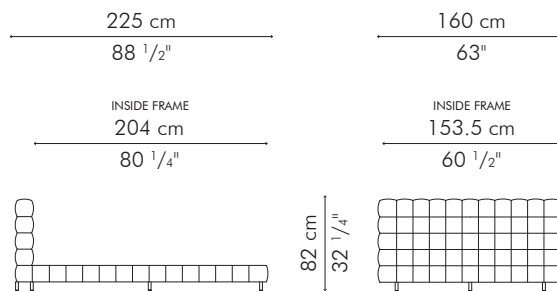

## BED, American king

INDOOR

74 kg / 163 lbs

0.76 m<sup>3</sup>

Mattress size:  
203 cm L x 193 cm W x 20-30 cm H  
(80" L x 76" W x 8-12" H)

INDOOR rattan, rattan peel, stainless steel, steel

Brown

BYYK-B-7832

## BED, American queen

INDOOR

64 kg / 141 lbs

0.70 m<sup>3</sup>

Mattress size:  
203 cm L x 152.5 cm W x 20-30 cm H  
(80" L x 60" W x 8-12" H)

INDOOR rattan, rattan peel, stainless steel, steel

Brown

BYYQ-B-6332

## BED, European king

INDOOR

69.5 kg / 153 lbs  
 0.71 m<sup>3</sup>

Mattress size:  
 200 cm L x 180 cm W x 20-30 cm H  
 (78 3/4" L x 70 3/4" W x 8-12" H)

INDOOR rattan, rattan peel, stainless steel, steel

## BED, European queen

INDOOR

63.5 kg / 140 lbs  
 0.65 m<sup>3</sup>

Mattress size:  
 200 cm L x 160 cm W x 20-30 cm H  
 (78 3/4" L x 63" W x 8-12" H)

INDOOR rattan, rattan peel, stainless steel, steel