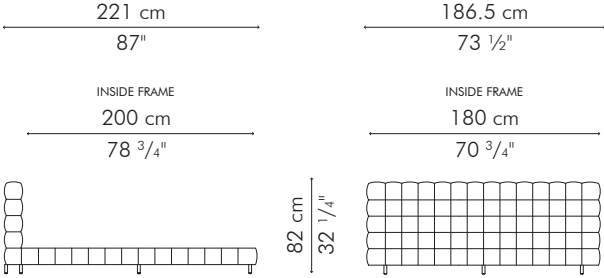

## BED, American king

INDOOR

74 kg / 163 lbs

0.76 m<sup>3</sup>

Mattress size:  
203 cm L x 193 cm W x 20-30 cm H  
(80" L x 76" W x 8-12" H)

INDOOR rattan, rattan peel, stainless steel, steel

Brown

BYYK-B-7832

## BED, American queen

INDOOR

64 kg / 141 lbs

0.70 m<sup>3</sup>

Mattress size:  
203 cm L x 152.5 cm W x 20-30 cm H  
(80" L x 60" W x 8-12" H)

INDOOR rattan, rattan peel, stainless steel, steel

Brown

BYYQ-B-6332

## BED, European king

INDOOR

69.5 kg / 153 lbs  
 0.71 m<sup>3</sup>

Mattress size:  
 200 cm L x 180 cm W x 20-30 cm H  
 (78 3/4" L x 70 3/4" W x 8-12" H)

INDOOR rattan, rattan peel, stainless steel, steel

## BED, European queen

INDOOR

63.5 kg / 140 lbs  
 0.65 m<sup>3</sup>

Mattress size:  
 200 cm L x 160 cm W x 20-30 cm H  
 (78 3/4" L x 63" W x 8-12" H)

INDOOR rattan, rattan peel, stainless steel, steel