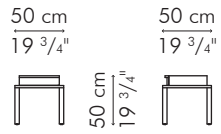

NITE TABLE

INDOOR

7.5 kg / 17 lbs

10 kg / 22 lbs

0.15 m³

INDOOR maple

Brown

TNYY-B-1919M

Natural

TNYY-N-1919M