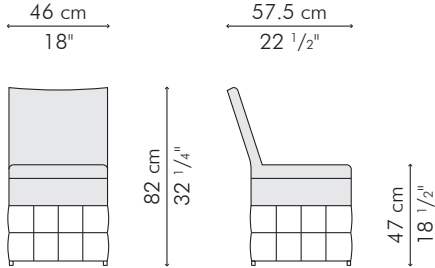

SIDE CHAIR

INDOOR

8.5 kg / 19 lbs

20.5 kg / 45 lbs

0.26 m³

1.20 m / 1.30 yds

2

OUTDOOR

9 kg / 20 lbs

21.5 kg / 47 lbs

0.26 m³

INDOOR rattan, rattan peel, steel, foam

CSYY-B-1832-UF1

Linen Chocolate

CSYY-N-1832-UF1

Linen Natural

CSYY-B-1832-UF2

Optim Driftwood

CSYY-N-1832-UF2

Optim Barley

OUTDOOR polyethylene, steel, foam

CSYY-B-1832OD-UF

Sunbrella Taupe

CSYY-N-1832OD-UF

Sunbrella Canvas