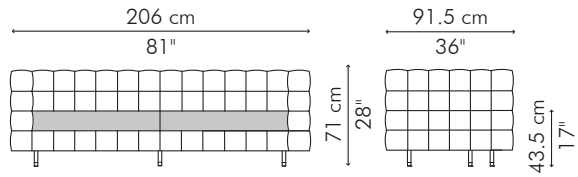

SOFA

INDOOR rattan, rattan peel, stainless steel, steel

INDOOR

OUTDOOR

51 kg / 112 lbs

53 kg / 117 lbs

1.50 m³

1.45 m³

4.85 m / 5.40 yds

SY Y-B-8136-UF1

Linen Chocolate

SY Y-N-8136-UF1

Linen Natural

SY Y-B-8136-UF2

Optim Driftwood

SY Y-N-8136-UF2

Optim Barley

OUTDOOR polyethylene, stainless steel, steel

SY Y-B-8136OD-UF

Sunbrella Taupe

SY Y-N-8136OD-UF

Sunbrella Canvas