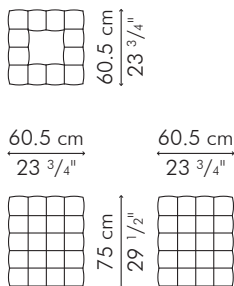

DINING TABLE, square small

	INDOOR	OUTDOOR	GLASS
	18 kg / 40 lbs	19.5 kg / 43 lbs	42 kg / 93 lbs
	19.5 kg / 43 lbs	22.5 kg / 50 lbs	77 kg / 170 lbs
	0.33 m³	0.32 m³	0.30 m³

Standard glass size:
122 cm D x 122 cm W x 12 mm thickness
(48" D x 48" W x 1/2"), pencil edge

INDOOR rattan, rattan peel, steel

OUTDOOR polyethylene, steel

Brown	TDYY-B-2329-G
Natural	TDYY-N-2329-G

Brown	TDYY-B-2329OD-G
Natural	TDYY-N-2329OD-G