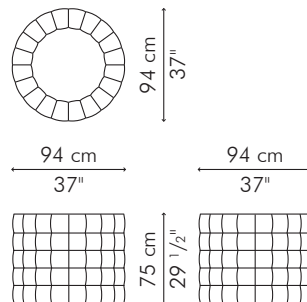

DINING TABLE, round

INDOOR

41 kg / 90 lbs

47 kg / 104 lbs

0.76 m³

OUTDOOR

43 kg / 95 lbs

51 kg / 112 lbs

0.73 m³

GLASS

65 kg / 143 lbs

110 kg / 243 lbs

0.45 m³

Standard glass size:

152.5 cm Ø x 12 mm thickness
(60" Ø x 1/2"), pencil edge

INDOOR rattan, rattan peel, steel

OUTDOOR polyethylene, steel

Brown

TDYY-B-3729-G

Brown

TDYY-B-3729OD-G

Natural

TDYY-N-3729-G

Natural

TDYY-N-3729OD-G