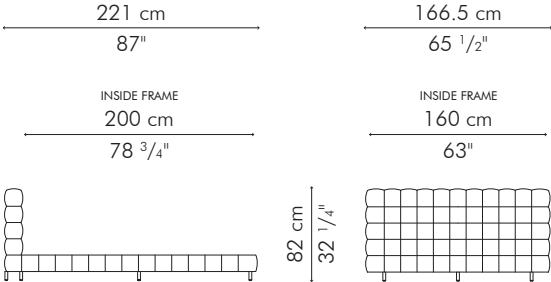

## BED, American king

INDOOR

74 kg / 163 lbs

0.76 m<sup>3</sup>

Mattress size:  
203 cm L x 193 cm W x 20-30 cm H  
(80" L x 76" W x 8-12" H)

INDOOR rattan, rattan peel, stainless steel, steel

Brown

BYYK-B-7832

## BED, American queen

INDOOR

64 kg / 141 lbs

0.70 m<sup>3</sup>

Mattress size:  
203 cm L x 152.5 cm W x 20-30 cm H  
(80" L x 60" W x 8-12" H)

INDOOR rattan, rattan peel, stainless steel, steel

Brown

BYYQ-B-6332

## BED, European king

INDOOR

69.5 kg / 153 lbs  
 0.71 m<sup>3</sup>

Mattress size:  
 200 cm L x 180 cm W x 20-30 cm H  
 (78 3/4" L x 70 3/4" W x 8-12" H)

INDOOR rattan, rattan peel, stainless steel, steel

## BED, European queen

INDOOR

63.5 kg / 140 lbs  
 0.65 m<sup>3</sup>

Mattress size:  
 200 cm L x 160 cm W x 20-30 cm H  
 (78 3/4" L x 63" W x 8-12" H)

INDOOR rattan, rattan peel, stainless steel, steel