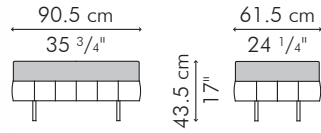

OTTOMAN, regular