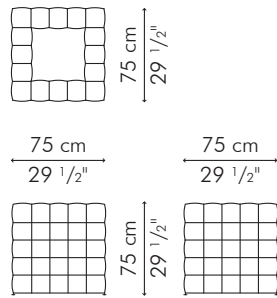

DINING TABLE, square regular

	INDOOR	OUTDOOR	GLASS
	24 kg / 53 lbs	26 kg / 57 lbs	53 kg / 117 lbs
	28 kg / 62 lbs	30 kg / 66 lbs	93 kg / 205 lbs
	0.49 m³	0.47 m³	0.37 m³

Standard glass size:
137 cm D x 137 cm W x 12 mm thickness
(54" D x 54" W x 1/2"), pencil edge

INDOOR rattan, rattan peel, steel

OUTDOOR polyethylene, steel

Brown	TDYY-B-2929-G
Natural	TDYY-N-2929-G

Brown	TDYY-B-2929OD-G
Natural	TDYY-N-2929OD-G