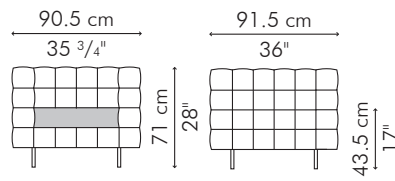

EASY ARMCHAIR