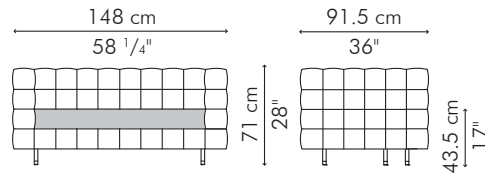

LOVESEAT

INDOOR

30 kg / 66 lbs

1.08 m³

3.70 m / 4.10 yds

OUTDOOR

34 kg / 75 lbs

1.05 m³

INDOOR rattan, rattan peel, stainless steel, steel

SLYY-B-5836-UF1

Linen Chocolate

SLYY-N-5836-UF1

Linen Natural

SLYY-B-5836-UF2

Optim Driftwood

SLYY-N-5836-UF2

Optim Barley

OUTDOOR polyethylene, stainless steel, steel

SLYY-B-5836OD-UF

Sunbrella Taupe

SLYY-N-5836OD-UF

Sunbrella Canvas