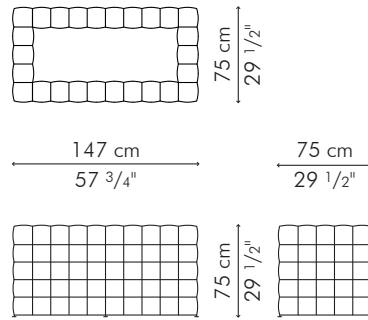

DINING TABLE, rectangular

INDOOR

39 kg / 86 lbs

43 kg / 95 lbs

0.97 m³

OUTDOOR

41 kg / 90 lbs

45 kg / 99 lbs

0.97 m³

GLASS

110 kg / 243 lbs

155 kg / 342 lbs

0.53 m³

Standard glass size:

137 cm D x 223.5 cm W x 12 mm thickness
(54" D x 88" W x 1/2"), pencil edge

INDOOR rattan, rattan peel, steel

OUTDOOR polyethylene, steel

Brown

TDYY-B-5729-G

Brown

TDYY-B-5729OD-G

Natural

TDYY-N-5729-G

Natural

TDYY-N-5729OD-G