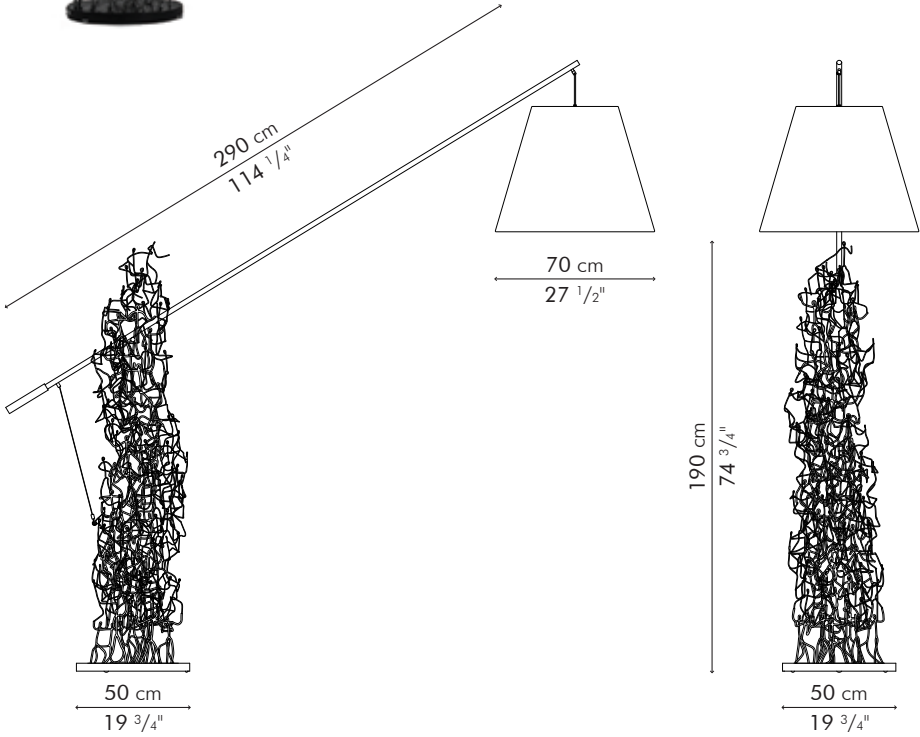

## BOOM TOWN FLOOR LAMP, extra large

INDOOR

 32 kg / 71 lbs

 62 kg / 137 lbs

 base: 0.60 m<sup>3</sup>  
shade: 0.40 m<sup>3</sup>

 2 boxes

1 x 100 watts

Portable pre-wired lamp  
E26 / E27  
110V 60Hz / 230V 50Hz