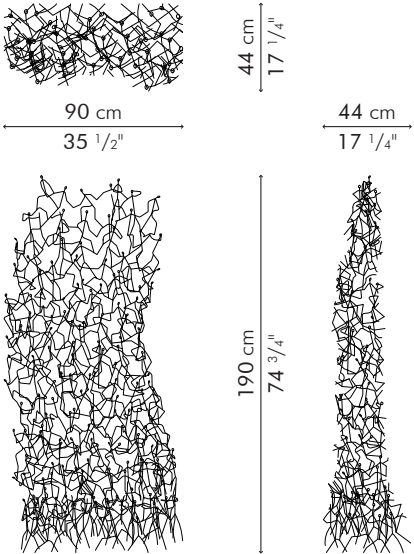

SCREEN

INDOOR

- 7 kg / 15 lbs
- 16 kg / 35 lbs
- 0.81 m³

INDOOR Salago fiber, steel