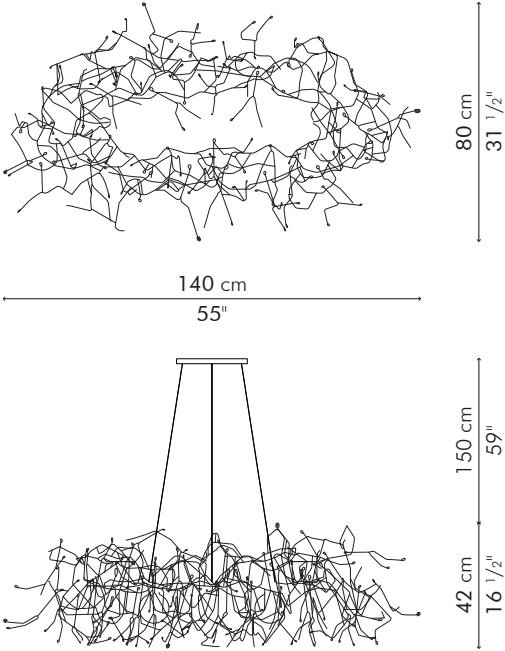

LITTLE PEOPLE

HANGING LAMP, rectangular

INDOOR

3 kg / 7 lbs

16 kg / 35 lbs

0.61 m³

2 x 100 watts

Surface mounted pre-wired lamp
E26 / E27
110V 60Hz / 230V 50Hz

INDOOR Salago fiber, steel

LHLP-BL-5516

LHLP-S-5516

LHLP-BZ-5516