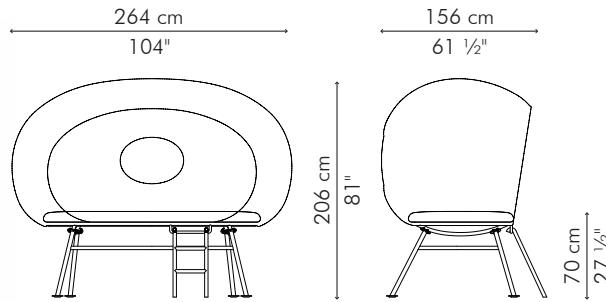

DAYBED

OUTDOOR

	80.5 kg / 177 lbs
	151 kg / 333 lbs
	4.42 m³
	SEAT 4.45 m / 4.85 yds
	PILLOWS 4 pcs 72 x 61 cm / 28" x 24"
	3.20 m / 3.60 yds
	5 pcs 58 x 49 cm / 23" x 19"
	3.25 m / 3.50 yds

OUTDOOR polyethylene, aluminum