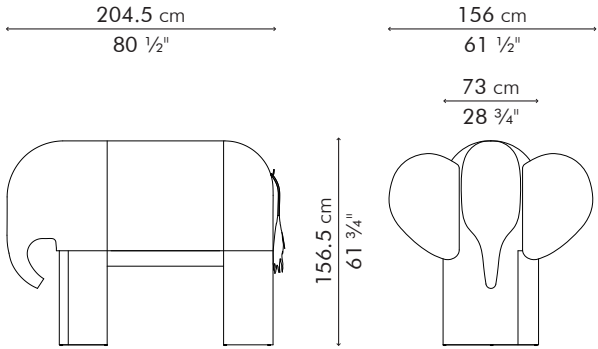

CABINET

INDOOR

 74 kg / 163 lbs

 124 kg / 273 lbs

 2.6 m³

INDOOR rattan, cork, wood, steel

Natural

CBB-N-2861