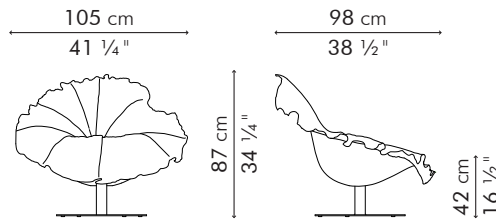

## EASY ARMCHAIR, swivel

### INDOOR

- 28 kg / 62 lbs
- 61.5 kg / 136 lbs
- 1.27 m³

**INDOOR** microfiber, fiberglass reinforced polymer and steel

	CAEBM-MG-4134S		CAEBM-MR-4134S		CAEBM-BL-4134S
	CAEBM-LG-4134S		CAEBM-T-4134S		CAEBM-BLC-4134S
	CAEBM-Y-4134S		CAEBM-CB-4134S		