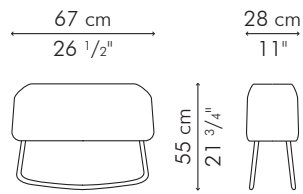

ROCKING STOOL

INDOOR

9 kg / 20 lbs

11 kg / 24 lbs

0.20 m³

INDOOR microfiber, urethane foam, stainless steel, plywood

Black

EBEHR-BL-2621