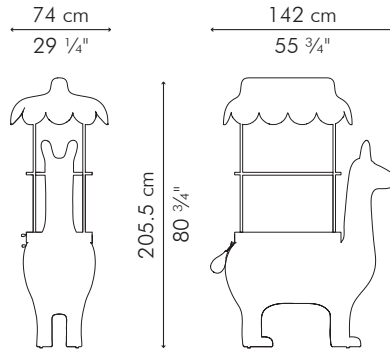

BAR CABINET

INDOOR

 47 kg / 104 lbs

 50 kg / 110.5 lbs

 2.23 m³

INDOOR rattan, steel, wood, fabric

CBLM-N-5681HO

 Carrion Horison
 Canvas Aruba