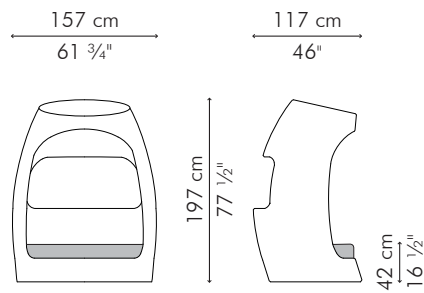

OUTDOOR

41 kg / 90 lbs

51 kg / 112 lbs

2.88 m³

INDOOR rattan, nylon

CPLO-DB-4086-UF1

- Naranja Camel
- Naranja Brown

CPLO-WW-4086-UF1

CPLO-WW-4086OD-URF

- Sunbrella Spectrum Dove
- Sunbrella Violetta Baltic
- Sunbrella Dupione Peridot
- Sunbrella Dupione Pearl

CAPSULE, 2 seater

OUTDOOR

	47 kg / 103 lbs
	60 kg / 132 lbs
	3.75 m ³
	SEAT 4.15 m / 4.60 yds
	PILLOWS 3 pcs 56 x 56 cm / 22" x 22" 1.95 m / 2.10 yds
	2 pcs 51 x 51 cm / 20" x 20" 1.20 m / 1.30 yds
	3 pcs 49 x 33 cm / 19" x 13" 1.80 m / 1.95 yds

Standard glass size:

78 cm D x 118 cm W x 10 mm thickness
(30 3/4" D x 46 1/2" W x 3/8"), frosted, swiped edge

INDOOR rattan, nylon, steel

OUTDOOR polyethylene, aluminum

Dark Brown

TCLO-DB-4713-G

Brown

TCLO-B-4713OD-G

0.12 m³

Standard glass size:

58 cm D x 88 cm W x 6 mm thickness
(22 3/4" D x 34 3/4" W x 1/4"), frosted, swiped edge

INDOOR rattan, nylon, steel

OUTDOOR polyethylene, aluminum

Dark Brown

TCLO-DB-3515-G

Brown