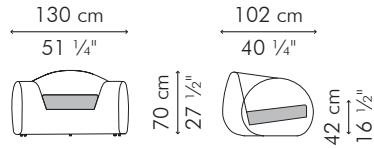

EASY ARMCHAIR

INDOOR

17 kg / 38 lbs

24 kg / 53 lbs

1.05 m³

SEAT
PILLOW

1.80 m / 1.97 yds
1 pc 51 x 43 cm / 20" x 17"
0.55 m / 0.60 yds

OUTDOOR

Sunbrella Spectrum Dove

CAPSULE, 1 seater

INDOOR

27 kg / 60 lbs

40 kg / 88 lbs

2.97 m³

SEAT 3.50 m / 3.90 yds

PILLOWS 3 pcs 51 x 51 cm / 20" x 20"
1.80 m / 1.95 yds
3 pcs 49 x 33 cm / 19" x 13"
1.80 m / 1.95 yds

Standard glass size:

78 cm D x 118 cm W x 10 mm thickness
(30 3/4" D x 46 1/2" W x 3/8"), frosted, swiped edge

INDOOR rattan, nylon, steel

OUTDOOR polyethylene, aluminum

Dark Brown

TCLO-DB-4713-G

Brown

TCLO-B-4713OD-G

0.12 m³

Standard glass size:

58 cm D x 88 cm W x 6 mm thickness
(22 3/4" D x 34 3/4" W x 1/4"), frosted, swiped edge

INDOOR rattan, nylon, steel

OUTDOOR polyethylene, aluminum

Dark Brown

TCLO-DB-3515-G

Brown