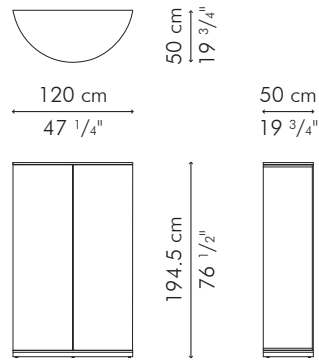

3 kg / 7 lbs

5 kg / 11 lbs

0.10 m³

GLASS

2.5 kg / 6 lbs

16.5 kg / 36 lbs

0.05 m³

Standard glass size:

Standard glass size:

78 cm D x 118 cm W x 10 mm thickness
(30 3/4" D x 46 1/2" W x 3/8"), frosted, swiped edge

INDOOR rattan, nylon, steel

OUTDOOR polyethylene, aluminum

Dark Brown

TCLO-DB-4713-G

Brown

TCLO-B-4713OD-G

0.12 m³

Standard glass size:

58 cm D x 88 cm W x 6 mm thickness
(22 3/4" D x 34 3/4" W x 1/4"), frosted, swiped edge

INDOOR rattan, nylon, steel

OUTDOOR polyethylene, aluminum

Dark Brown

TCLO-DB-3515-G

Brown

TCLO-B-3515OD-G

Whitewash

TCLO-WW-3515-G

Whitewash

TCLO-WW-3515OD-G

BAR CABINET

INDOOR

-  88 kg / 194 lbs
-  148 kg / 326 lbs
-  2.20 m³