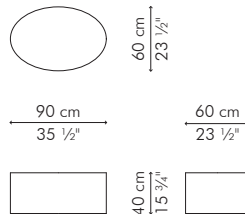

COFFEE TABLE, oval medium

INDOOR

9 kg / 20 lbs

12 kg / 27 lbs

0.25 m³

OUTDOOR

5 kg / 11 lbs

8 kg / 18 lbs

0.23 m³

GLASS

6.5 kg / 14 lbs

25.5 kg / 56 lbs

0.12 m³

Standard glass size:

58 cm D x 88 cm W x 6 mm thickness
(22 3/4" D x 34 3/4" W x 1/4"), frosted, swiped edge

INDOOR rattan, nylon, steel

OUTDOOR polyethylene, aluminum

Dark Brown

TCLO-DB-3515-G

Brown

TCLO-B-3515OD-G

Whitewash

TCLO-WW-3515-G

Whitewash

TCLO-WW-3515OD-G