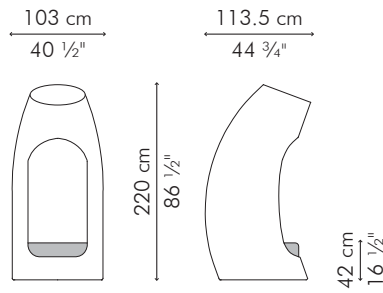

EASY ARMCHAIR

INDOOR

17 kg / 38 lbs

24 kg / 53 lbs

1.05 m³

SEAT
PILLOW

1.80 m / 1.97 yds
1 pc 51 x 43 cm / 20" x 17"
0.55 m / 0.60 yds

OUTDOOR

Sunbrella Spectrum Dove

CAPSULE, 1 seater

INDOOR

27 kg / 60 lbs

40 kg / 88 lbs

2.97 m³

SEAT 3.50 m / 3.90 yds

PILLOWS 3 pcs 51 x 51 cm / 20" x 20"
1.80 m / 1.95 yds
3 pcs 49 x 33 cm / 19" x 13"
1.80 m / 1.95 yds

Standard glass size:

78 cm D x 118 cm W x 10 mm thickness
(30 3/4" D x 46 1/2" W x 3/8"), frosted, swiped edge

INDOOR rattan, nylon, steel

OUTDOOR polyethylene, aluminum

Dark Brown

TCLO-DB-4713-G

Brown

TCLO-B-4713OD-G

0.12 m³

Standard glass size:

58 cm D x 88 cm W x 6 mm thickness
(22 3/4" D x 34 3/4" W x 1/4"), frosted, swiped edge

INDOOR rattan, nylon, steel

OUTDOOR polyethylene, aluminum

Dark Brown

TCLO-DB-3515-G

Brown