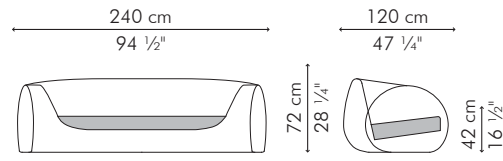

CPLO-WW-4086OD-URF

- Sunbrella Spectrum Dove
- Sunbrella Violetta Baltic
- Sunbrella Dupione Peridot
- Sunbrella Dupione Pearl

CAPSULE, 2 seater

OUTDOOR

	47 kg / 103 lbs
	60 kg / 132 lbs
	3.75 m ³
	SEAT 4.15 m / 4.60 yds
	PILLOWS 3 pcs 56 x 56 cm / 22" x 22" 1.95 m / 2.10 yds
	2 pcs 51 x 51 cm / 20" x 20" 1.20 m / 1.30 yds
	3 pcs 49 x 33 cm / 19" x 13" 1.80 m / 1.95 yds

SOFA

INDOOR

33 kg / 73 lbs

42 kg / 93 lbs

2.12 m³

SEAT 3.95 m / 4.40 yds

PILLOWS 4 pcs 56 x 56 cm / 22" x 22"

2 pcs 51 x 43 cm / 20" x 17"
1.20 m / 1.30 yds

Standard glass size:

78 cm D x 118 cm W x 10 mm thickness
(30 3/4" D x 46 1/2" W x 3/8"), frosted, swiped edge

INDOOR rattan, nylon, steel

OUTDOOR polyethylene, aluminum

Dark Brown

TCLO-DB-4713-G

Brown

TCLO-B-4713OD-G

0.12 m³

Standard glass size:

58 cm D x 88 cm W x 6 mm thickness
(22 3/4" D x 34 3/4" W x 1/4"), frosted, swiped edge

INDOOR rattan, nylon, steel

OUTDOOR polyethylene, aluminum

Dark Brown

TCLO-DB-3515-G

Brown