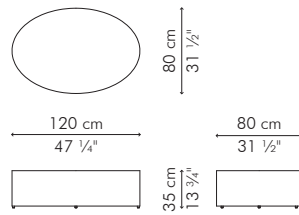

COFFEE TABLE, oval large

INDOOR

12 kg / 27 lbs

16 kg / 35 lbs

0.39 m³

OUTDOOR

6 kg / 13 lbs

10 kg / 22 lbs

0.37 m³

GLASS

19 kg / 42 lbs

44 kg / 97 lbs

0.20 m³

Standard glass size:

78 cm D x 118 cm W x 10 mm thickness
(30 3/4" D x 46 1/2" W x 3/8"), frosted, swiped edge

INDOOR rattan, nylon, steel

OUTDOOR polyethylene, aluminum

Dark Brown

TCLO-DB-4713-G

Brown

TCLO-B-4713OD-G

Whitewash

TCLO-WW-4713-G

Whitewash

TCLO-WW-4713OD-G