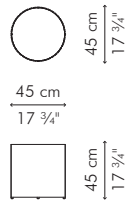

END TABLE

INDOOR

4 kg / 9 lbs

6 kg / 13 lbs

0.11 m³

OUTDOOR

3 kg / 7 lbs

5 kg / 11 lbs

0.10 m³

GLASS

2.5 kg / 6 lbs

16.5 kg / 36 lbs

0.05 m³

Standard glass size:

44 cm Ø x 6 mm thickness
(17 1/4" Ø x 1/4"), frosted, swiped edge

INDOOR rattan, nylon, steel

Dark Brown

TELO-DB-1717-G

Whitewash

TELO-WW-1717-G

OUTDOOR polyethylene, aluminum

Brown

TELO-B-1717OD-G

Whitewash

TELO-WW-1717OD-G