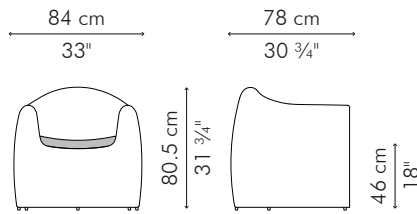

CLUB CHAIR

INDOOR

OUTDOOR

16.5 kg / 36.5 lbs

19 kg / 42 lbs

25.5 kg / 56 lbs

28 kg / 62 lbs

0.58 m³

0.55 m³

SEAT 0.65 m / 0.70 yds

INDOOR abaca, nylon, steel

CCLU-B-3331-UF

Brown

Libra Cinder

OUTDOOR polyethylene, steel

CCLU-B-3331OD-URF

Brown

Sunbrella Taupe

CCLU-WW-3331OD-URF

Whitewash

Sunbrella Spectrum Dove