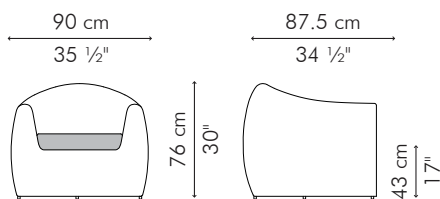

EASY ARMCHAIR

INDOOR

16.5 kg / 36.5 lbs

26.5 kg / 57.5 lbs

0.66 m³

SEAT 1.20 m / 1.30 yds

PILLOW 1 pc 46 x 46 cm / 18" x 18"
0.50 m / 0.55 yds

OUTDOOR

18.5 kg / 41 lbs

28.5 kg / 62 lbs

0.66 m³

INDOOR abaca, nylon, steel

CAELU-B-3530-UF

Libra Cinder

OUTDOOR polyethylene, steel

CAELU-B-3530OD-URF

25.5 kg / 56 lbs

28 kg / 62 lbs

0.58 m³

0.55 m³

SEAT 0.65 m / 0.70 yds

INDOOR abaca, nylon, steel

CCLU-B-3331-UF

Brown