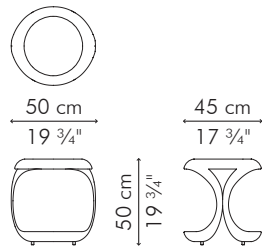

EASY ARMCHAIR

	INDOOR	OUTDOOR
	13 kg / 29 lbs	14 kg / 31 lbs
	21 kg / 45.5 lbs	22 kg / 48 lbs
	0.45 m³	0.45 m³
	2.15 m / 2.35 yds	

INDOOR rattan, nylon, steel

CAEMN-B-2728-UF

 Naranja Brown

CAEMN-WW-2728-UF

END TABLE

INDOOR

 3 kg / 7 lbs

 4 kg / 9 lbs

 0.14 m³

OUTDOOR

5 kg / 11 lbs

6 kg / 13 lbs

0.13 m³

GLASS

1.5 kg / 3 lbs

12.5 kg / 28 lbs

0.03 m³

Standard glass size:

31.5 cm Ø x 6 mm thickness
(12 1/2" Ø x 1/4"), frosted, swiped edge

INDOOR rattan, nylon, steel