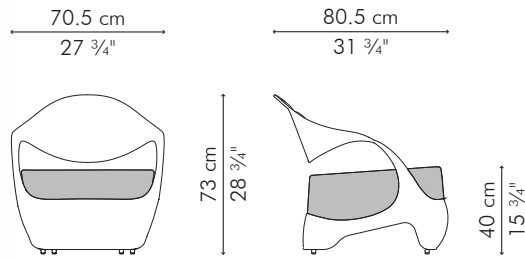

EASY ARMCHAIR

	INDOOR	OUTDOOR
	13 kg / 29 lbs	14 kg / 31 lbs
	21 kg / 45.5 lbs	22 kg / 48 lbs
	0.45 m³	0.45 m³
	2.15 m / 2.35 yds	

INDOOR rattan, nylon, steel

CAEMN-B-2728-UF

 Naranja Brown

CAEMN-WW-2728-UF

END TABLE

INDOOR

 3 kg / 7 lbs

 4 kg / 9 lbs

 0.14 m³

OUTDOOR

5 kg / 11 lbs

6 kg / 13 lbs

0.13 m³

GLASS

1.5 kg / 3 lbs

12.5 kg / 28 lbs

0.03 m³

Standard glass size:

31.5 cm Ø x 6 mm thickness
(12 1/2" Ø x 1/4"), frosted, swiped edge

INDOOR rattan, nylon, steel