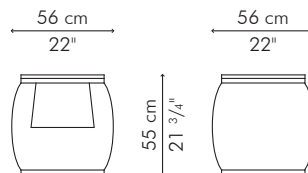

END TABLE, round

INDOOR

5.5 kg / 12 lbs

8 kg / 18 lbs

0.21 m³

Standard glass size: (outdoor)

TOP 45 cm Ø x 6 mm thickness
(17 3/4" Ø x 1/4"), frosted, swiped edge
SHELF 50.5 cm Ø x 6 mm thickness
(20" Ø x 1/4"), frosted, swiped edge

INDOOR rattan, steel, maple

Brown

TEMD-B-2221

OUTDOOR polyethylene, aluminum

Brown

TEMD-B-2221OD-G-A

Whitewash

TEMD-WW-2221OD-G-A