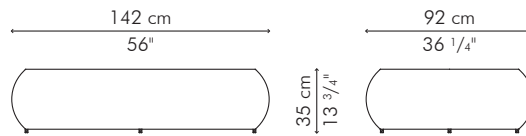

COFFEE TABLE

INDOOR

17 kg / 37 lbs

21 kg / 46 lbs

0.53 m³

OUTDOOR

20 kg / 44 lbs

24 kg / 53 lbs

0.49 m³

Standard glass size:

121 cm W x 71 cm D x 10 mm thickness
(47 3/4" W x 28" D x 3/8"), frosted, swiped edge

INDOOR rattan, steel

Brown

TCMD-B-5613-G

OUTDOOR polyethylene, aluminum

Brown

TCMD-B-5613OD-G

Whitewash

TCMD-WW-5613OD-G