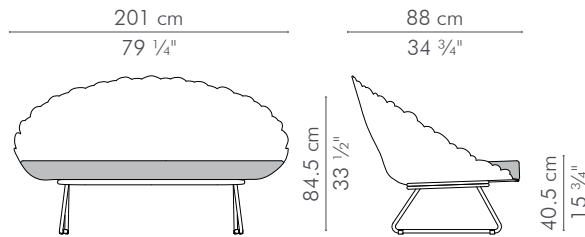

NOODLE

LOVESEAT

	INDOOR	OUTDOOR
	31 kg / 68 lbs	32.5 kg / 72 lbs
	48 kg / 106 lbs	39.5 kg / 87 lbs
	1.09 m³	1.56 m³
	SEAT 2.65 m / 2.90 yds	
	PILLOW 2 pcs 56 x 56 cm / 22" x 22"	
		1.30 m / 1.40 yds
		3 pcs 48 x 33 cm / 19" x 13"
		1.80 m / 1.95 yds

INDOOR rattan, nylon, stainless steel, steel