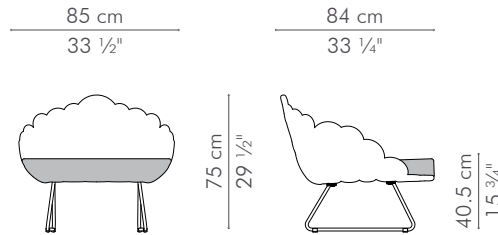

### INDOOR

	16 kg / 35 lbs
	20 kg / 44 lbs
	0.55 m <sup>3</sup>
	SEAT 1.50 m / 1.65 yds
	PILLOW 1 pc 56 x 56 cm / 22" x 22"
	0.65 m / 0.70 yds
	1 pc 47 x 33 cm / 19" x 13"
	0.60 m / 0.65 yds

INDOOR rattan, nylon, stainless steel, steel