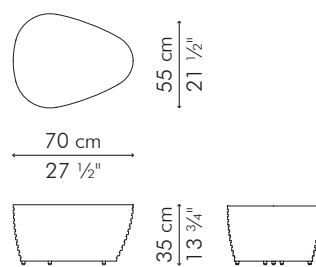

 1.34 m³

 SEAT 3.60 m / 4.00 yds
 PILLOWS 2 pc 61 x 61 cm / 24" x 24"
 1.40 m / 1.50 yds
 3 pc 51 x 51 cm / 20" x 20"
 1.80 m / 1.95 yds
 2 pc 49 x 33 cm / 19" x 13"
 1.20 m / 1.30 yds

OUTDOOR polyethylene, aluminum

0.23 m³

Standard glass size:

118 cm D x 92.5 cm W x 10 mm thickness
(46 1/2" D x 36 1/2" W x 3/8"), frosted, swiped edge

OUTDOOR

polyethylene, aluminum

Brown

TCOS-B-4713OD-G

Whitewash

TCOS-WW-4713OD-G

END TABLE

OUTDOOR

3.5 kg / 8 lbs

5 kg / 11 lbs

0.16 m³

GLASS

4 kg / 9 lbs

21 kg / 46 lbs

0.09 m³

Standard glass size:

68 cm D x 53 cm W x 6 mm thickness
(26 3/4" D x 20 3/4" W x 1/4"), frosted, swiped edge

OUTDOOR

polyethylene, aluminum

Brown

TEOS-B-2713OD-G