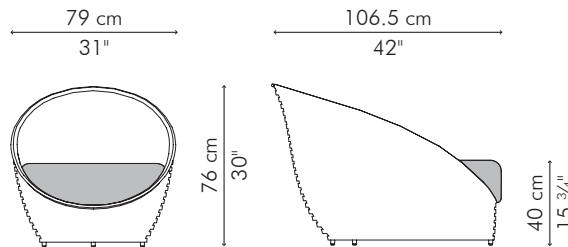

LOUNGE CHAIR

OUTDOOR

	13 kg / 29 lbs
	32 kg / 71 lbs
	0.70 m ³
	SEAT 2.40 m / 2.65 yds
	PILLOWS 1 pc 61 x 61 cm / 24" x 24"
	0.70 m / 0.75 yds
	1 pc 49 x 33 cm / 19" x 13"
	0.60 m / 0.65 yds

OUTDOOR polyethylene, aluminum

 1.34 m³

 SEAT 3.60 m / 4.00 yds
 PILLOWS 2 pc 61 x 61 cm / 24" x 24"
 1.40 m / 1.50 yds
 3 pc 51 x 51 cm / 20" x 20"
 1.80 m / 1.95 yds
 2 pc 49 x 33 cm / 19" x 13"
 1.20 m / 1.30 yds

OUTDOOR polyethylene, aluminum

0.23 m³

Standard glass size:

118 cm D x 92.5 cm W x 10 mm thickness
(46 1/2" D x 36 1/2" W x 3/8"), frosted, swiped edge

OUTDOOR

polyethylene, aluminum

Brown

TCOS-B-4713OD-G

Whitewash

21 kg / 46 lbs

0.09 m³

Standard glass size:

68 cm D x 53 cm W x 6 mm thickness
(26 3/4" D x 20 3/4" W x 1/4"), frosted, swiped edge

OUTDOOR

polyethylene, aluminum

Brown

TEOS-B-2713OD-G