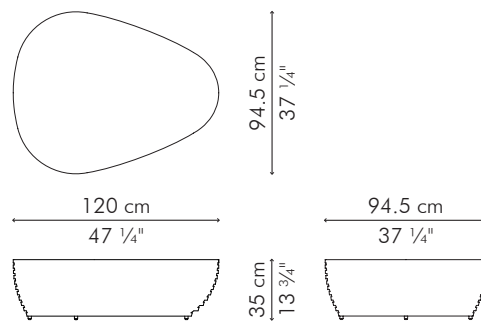

COFFEE TABLE

OUTDOOR

6.5 kg / 14 lbs

10.5 kg / 23 lbs

0.43 m³

GLASS

21 kg / 46 lbs

49 kg / 108 lbs

0.23 m³

Standard glass size:

118 cm D x 92.5 cm W x 10 mm thickness
(46 1/2" D x 36 1/2" W x 3/8"), frosted, swiped edge

OUTDOOR

polyethylene, aluminum

Brown

TCOS-B-4713OD-G

Whitewash

TCOS-WW-4713OD-G