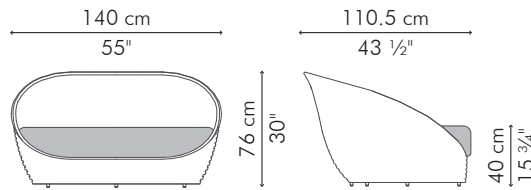

LOVESEAT

OUTDOOR

25.5 kg / 56 lbs

33 kg / 73 lbs

1.34 m³

SEAT 3.60 m / 4.00 yds
PILLOWS 2 pc 61 x 61 cm / 24" x 24"
1.40 m / 1.50 yds
3 pc 51 x 51 cm / 20" x 20"
1.80 m / 1.95 yds
2 pc 49 x 33 cm / 19" x 13"
1.20 m / 1.30 yds

OUTDOOR polyethylene, aluminum