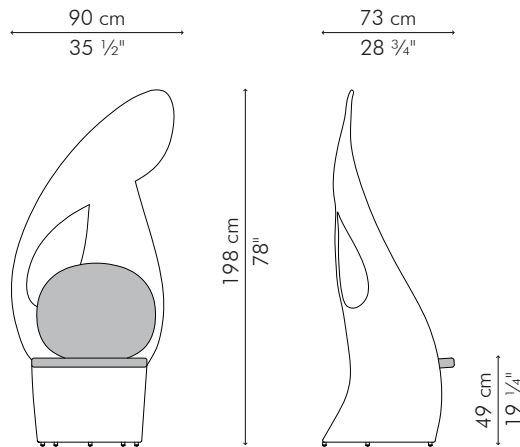

## EASY CHAIR

### INDOOR

18 kg / 40 lbs

28 kg / 62 lbs

1.34 m<sup>3</sup>

1.45 m / 1.60 yds

INDOOR rattan, nylon, steel

CEPK-PB-3578-UF

Cobalt Blue