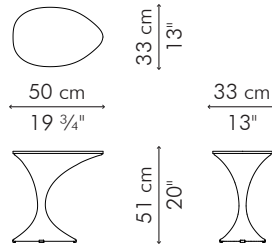

END TABLE

INDOOR

8.5 kg / 19 lbs

10 kg / 22 lbs

0.11 m³

INDOOR natural wood, steel

TEPK-N-1920