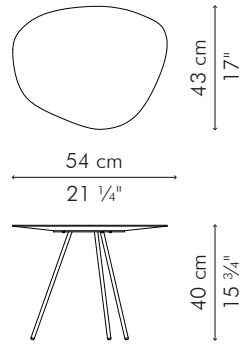

COFFEE TABLE, medium

	INDOOR	OUTDOOR
	5 kg / 11 lbs	16.5 kg / 36 lbs
	6.5 kg / 14 lbs	20.5 kg / 45 lbs
	0.15 m ³	0.15 m ³

INDOOR sapele, macassar or walnut, steel

Black

TCPB-BL-2811S

Natural Macassar

TCPB-M-2811M

TCPB-DN-2811OD

Outdoor
Walnut

TCPB-WN-2811OD

Warm Gray

TCPB-WG-2811OD

COFFEE TABLE, small

INDOOR

 3.5 kg / 8 lbs

 5 kg / 11 lbs

 0.14 m³

OUTDOOR

9.5 kg / 21 lbs

14 kg / 31 lbs

0.14 m³

INDOOR sapele, macassar or walnut, steel

Black