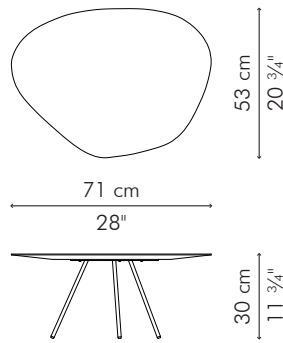

COFFEE TABLE, medium

	INDOOR	OUTDOOR
	5 kg / 11 lbs	16.5 kg / 36 lbs
	6.5 kg / 14 lbs	20.5 kg / 45 lbs
	0.15 m ³	0.15 m ³

INDOOR sapele, macassar or walnut, steel

Black

TCPB-BL-2811S

Natural Macassar

TCPB-M-2811M