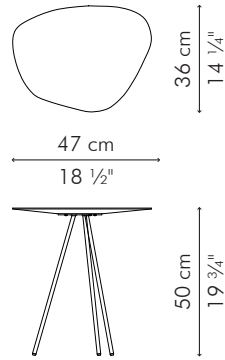

END TABLE, high

	INDOOR	OUTDOOR
	3 kg / 7 lbs	7.5 kg / 17 lbs
	4.5 kg / 10 lbs	11 kg / 24 lbs
	0.15 m ³	0.15 m ³

INDOOR sapele, macassar or walnut, steel

Black

TEPB-BL-1819S

Natural Macassar

TEPB-M-1819M

Natural Walnut