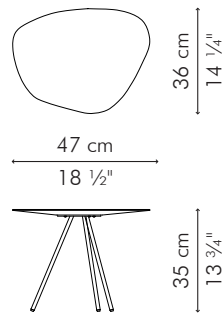

END TABLE, high

	INDOOR	OUTDOOR
	3 kg / 7 lbs	7.5 kg / 17 lbs
	4.5 kg / 10 lbs	11 kg / 24 lbs
	0.15 m ³	0.15 m ³

INDOOR sapele, macassar or walnut, steel

Black

TEPB-BL-1819S

Natural Macassar

TEPB-M-1819M

Natural Walnut

Outdoor
Walnut

TEPB-WN-1819OD

Warm Gray

TEPB-WG-1819OD

END TABLE, low

INDOOR

2.5 kg / 6 lbs

3.5 kg / 8 lbs

0.12 m³

OUTDOOR

7 kg / 15 lbs

10.5 kg / 23 lbs

0.12 m³

INDOOR sapele, macassar or walnut, steel

Black

TEPB-BL-1813S