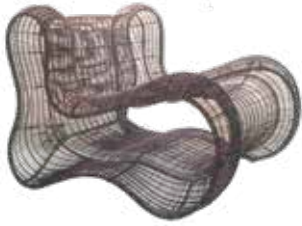

## EASY ARMCHAIR

### INDOOR

22 kg / 49 lbs

27.5 kg / 61 lbs

0.86 m<sup>3</sup>

1.46 m / 1.59 yds

### INDOOR abaca, nylon, steel

CAEPG-B-3829

Brown

CAEPG-N-3829

Natural