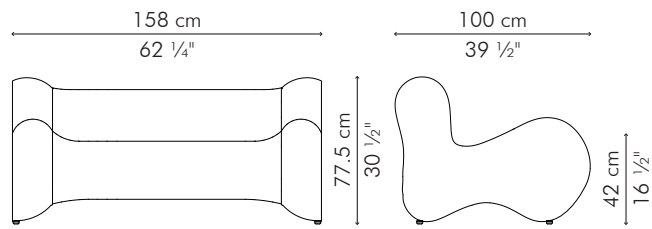

## LOVESEAT

\*prices for upholstery and fabric upon request

	INDOOR	OUTDOOR
	34 kg / 75 lbs	38 kg / 84 lbs
	40 kg / 88 lbs	44 kg / 97 lbs
	1.42 m <sup>3</sup>	1.37 m <sup>3</sup>
	3.45 m / 3.85 yds	

**INDOOR** abaca, nylon, steel