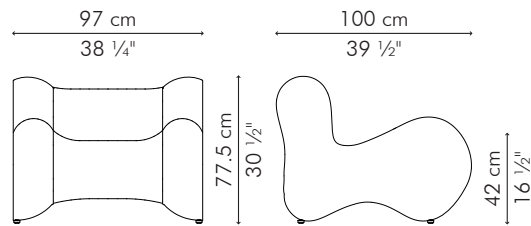

## EASY ARMCHAIR

### INDOOR

22 kg / 49 lbs

27.5 kg / 61 lbs

0.86 m<sup>3</sup>

1.46 m / 1.59 yds

## LOVESEAT

\*prices for upholstery and fabric upon request

	INDOOR	OUTDOOR
	34 kg / 75 lbs	38 kg / 84 lbs
	40 kg / 88 lbs	44 kg / 97 lbs
	1.42 m <sup>3</sup>	1.37 m <sup>3</sup>
	3.45 m / 3.85 yds	

**INDOOR** abaca, nylon, steel

### OUTDOOR

7.5 kg / 17 lbs

9 kg / 20 lbs

0.13 m<sup>3</sup>

**INDOOR** abaca, nylon, stainless steel, steel

Brown

EBEPG-B-1728

Natural