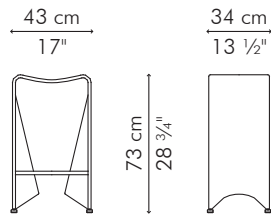

### INDOOR

22 kg / 49 lbs

27.5 kg / 61 lbs

0.86 m<sup>3</sup>

1.46 m / 1.59 yds

## LOVESEAT

\*prices for upholstery and fabric upon request

	INDOOR	OUTDOOR
	34 kg / 75 lbs	38 kg / 84 lbs
	40 kg / 88 lbs	44 kg / 97 lbs
	1.42 m <sup>3</sup>	1.37 m <sup>3</sup>
	3.45 m / 3.85 yds	

**INDOOR** abaca, nylon, steel

### INDOOR

6 kg / 13 lbs

8 kg / 18 lbs

0.13 m<sup>3</sup>

### OUTDOOR

7.5 kg / 17 lbs

9 kg / 20 lbs

0.13 m<sup>3</sup>

**INDOOR** abaca, nylon, stainless steel, steel

Brown

EBEPG-B-1728

Natural