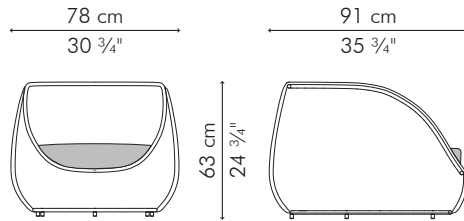

EASY ARMCHAIR

INDOOR

18.5 kg / 41 lbs

27 kg / 59 lbs

0.50 m³

SEAT & BACKREST 2.05 m / 2.25 yds

INDOOR polypropylene fabric, urethane foam, stainless steel, steel

CAERZ-MN-3024-UF

 Twin Midnight

CAERZ-PR-3024-UF

 Twin Pearl

OTTOMAN

INDOOR

6 kg / 13.5 lbs

11.5 kg / 25 lbs

0.20 m³

SEAT 0.95 m / 1.05 yds

INDOOR polypropylene fabric, urethane foam, stainless steel, steel

OTRZ-MN-2415-UF

 Twin Midnight

OTRZ-PR-2415-UF

 Twin Pearl