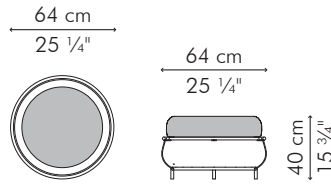

EASY ARMCHAIR

INDOOR

18.5 kg / 41 lbs

27 kg / 59 lbs

0.50 m³

SEAT & BACKREST 2.05 m / 2.25 yds

INDOOR polypropylene fabric, urethane foam, stainless steel, steel

CAERZ-MN-3024-UF

 Twin Midnight

CAERZ-PR-3024-UF

 Twin Pearl

OTTOMAN

INDOOR

6 kg / 13.5 lbs

11.5 kg / 25 lbs

0.20 m³

SEAT 0.95 m / 1.05 yds

INDOOR polypropylene fabric, urethane foam, stainless steel, steel

OTRZ-MN-2415-UF

 Twin Midnight

OTRZ-PR-2415-UF

 Twin Pearl