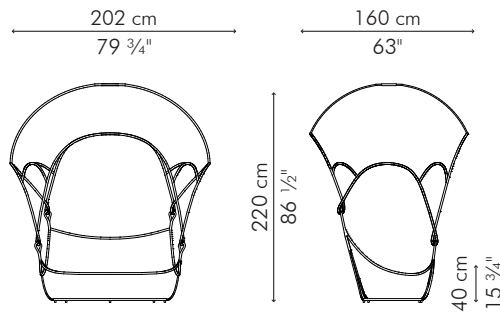

LOVESEAT

OUTDOOR

	32 kg / 70.5 lbs
	56.5 kg / 124.5 lbs
	3.14 m³
	SEAT & BACKREST 4.10 m / 4.50 yds
	PILLOWS 2 pcs 49 x 33 cm / 19" x 13"
	1.20 m / 1.30 yds

OUTDOOR polyethylene, aluminum

SLRS-PG-7986OD-URF

-  Sunbrella Canvas Charcoal
-  Sunbrella Canvas Taupe
-  Sunbrella Milano Char

EASY ARMCHAIR

OUTDOOR

 10.5 kg / 23.5 lbs

 20.5 kg / 45 lbs

 0.73 m³

 SEAT & BACKREST 2.50 m / 2.74 yds
PILLOW 1 pc 49 x 33 cm / 19" x 13"
0.60 m / 0.65 yds