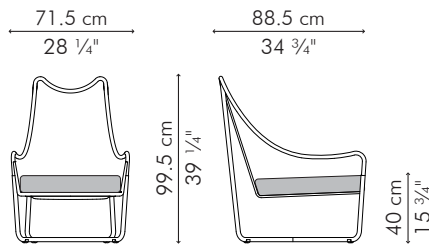

LOVESEAT

OUTDOOR

	32 kg / 70.5 lbs
	56.5 kg / 124.5 lbs
	3.14 m³
	SEAT & BACKREST 4.10 m / 4.50 yds
	PILLOWS 2 pcs 49 x 33 cm / 19" x 13"
	1.20 m / 1.30 yds

OUTDOOR polyethylene, aluminum

SLRS-PG-7986OD-URF

-  Sunbrella Canvas Charcoal
-  Sunbrella Canvas Taupe
-  Sunbrella Milano Char

EASY ARMCHAIR

OUTDOOR

 10.5 kg / 23.5 lbs

 20.5 kg / 45 lbs

 0.73 m³

 SEAT & BACKREST 2.50 m / 2.74 yds
PILLOW 1 pc 49 x 33 cm / 19" x 13"
0.60 m / 0.65 yds