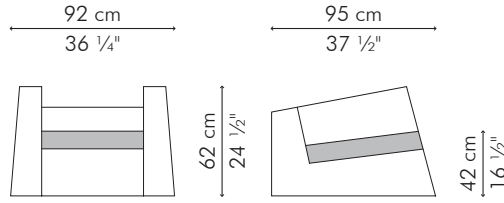

EASY ARMCHAIR

INDOOR

19 kg / 42 lbs

23.5 kg / 52 lbs

0.60 m³

1.90 m / 2.10 yds

INDOOR maple or walnut

CEATT-B-3624M-UF