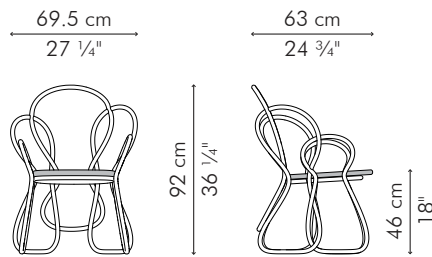

ARMCHAIR

OUTDOOR

-  9 kg / 20 lbs
-  14.5 kg / 32 lbs
-  0.44 m³
-  0.55 m / 0.60 yds

OUTDOOR polyethylene, nylon, steel

CATM-AV-2736OD-URF

Avocado Green

 Sunbrella Macaw

CATM-FB-2736OD-URF

17 kg / 37.5 lbs

0.59 m³

0.75 m / 0.85 yds

OUTDOOR polyethylene, nylon, steel

CAETM-AV-3633OD-URF

Avocado Green

 Sunbrella Macaw

CAETM-FB-3633OD-URF