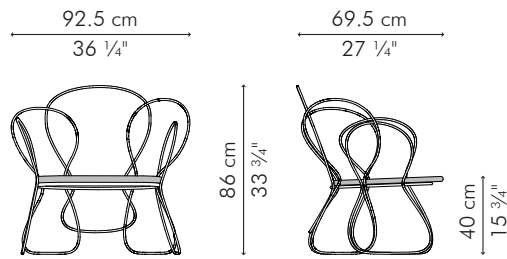

ARMCHAIR

OUTDOOR

-  9 kg / 20 lbs
-  14.5 kg / 32 lbs
-  0.44 m³
-  0.55 m / 0.60 yds

OUTDOOR polyethylene, nylon, steel

CATM-AV-2736OD-URF

Avocado Green

 Sunbrella Macaw

CATM-FB-2736OD-URF

Faery Blue

 Sunbrella Glacier

CATM-PG-2736OD-URF

Pale Gray

 Sunbrella Taupe

EASY ARMCHAIR

OUTDOOR

11 kg / 24 lbs

17 kg / 37.5 lbs

0.59 m³

0.75 m / 0.85 yds

OUTDOOR polyethylene, nylon, steel

CAETM-AV-3633OD-URF

Avocado Green

 Sunbrella Macaw

CAETM-FB-3633OD-URF