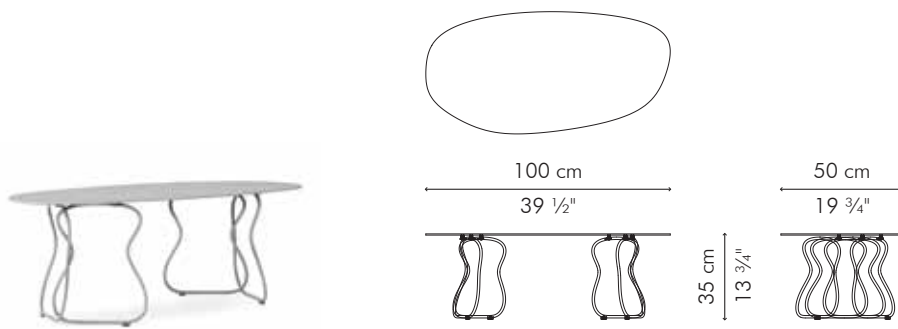

COFFEE TABLE

OUTDOOR

10 kg / 22 lbs

13.5 kg / 30 lbs

0.22 m³

OUTDOOR fiberglass reinforced polymer, steel

Dolphin Gray

TCTM-DG-3913OD

Stone Gray

TCTM-SG-3913OD

Faery Blue

TCTM-FB-3913OD