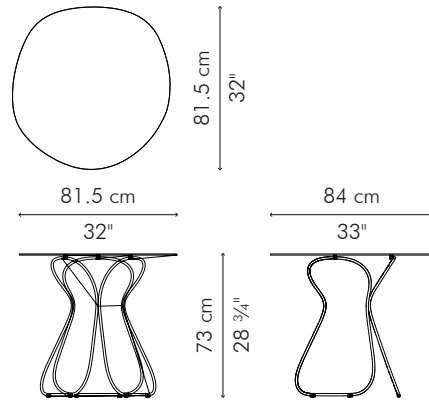

DINING TABLE

OUTDOOR

15.5 kg / 34 lbs

21 kg / 46 lbs

0.60 m³

OUTDOOR fiberglass reinforced polymer, steel

Dolphine Gray

TDTM-DG-3329OD

Stone Gray

TDTM-SG-3329OD

Faery Blue

TDTM-FB-3329OD