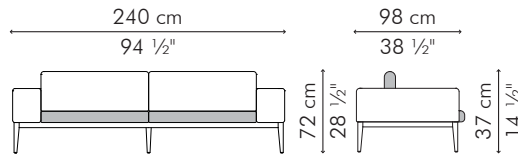

35.5 kg / 78 lbs

0.85 m³

2.20 m / 2.45 yds
1 pc 49 x 33 cm / 13" x 19"
0.60 m / 0.65 yds

INDOOR rattan, ash, steel

CAETZ-BZ-4528-UF

Bronze

Picasso Light Gray

Sunbrella Violetta Baltic

Sunbrella Violetta Baltic

SOFA

INDOOR

63 kg / 139 lbs

74 kg / 163 lbs

1.73 m³

SEAT & BACKREST
PILLOWS

OUTDOOR

59 kg / 130 lbs

70 kg / 154 lbs

1.73 m³

4.95 m / 5.40 yds

3 pcs 49 x 33 cm / 13" x 19"
1.80 m / 1.95 yds

INDOOR rattan, ash, steel

STZ-BZ-9427-UF

Picasso Light Gray Sunbrella Violetta Baltic
Linen Natural