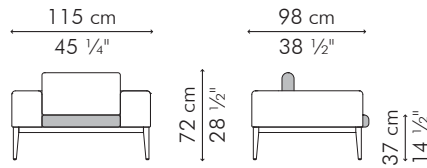

EASY ARMCHAIR

INDOOR

27 kg / 60 lbs

33 kg / 73 lbs

0.85 m³

SEAT & BACKREST
PILLOW

OUTDOOR

30.5 kg / 67 lbs

35.5 kg / 78 lbs

0.85 m³

2.20 m / 2.45 yds
1 pc 49 x 33 cm / 13" x 19"
0.60 m / 0.65 yds

INDOOR rattan, ash, steel

CAETZ-BZ-4528-UF

Bronze

Picasso Light Gray

Sunbrella Violetta Baltic

59 kg / 130 lbs

70 kg / 154 lbs

1.73 m³

4.95 m / 5.40 yds

3 pcs 49 x 33 cm / 13" x 19"
1.80 m / 1.95 yds

INDOOR rattan, ash, steel

STZ-BZ-9427-UF

Picasso Light Gray Sunbrella Violetta Baltic
Linen Natural