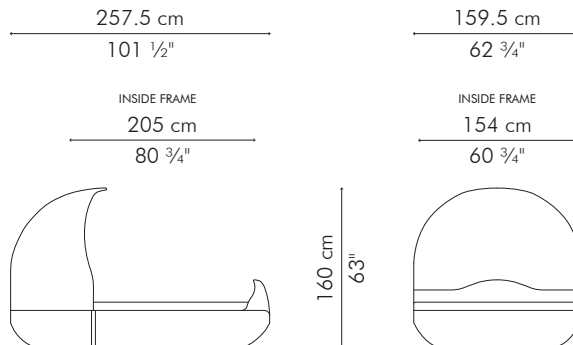

### INDOOR

94.5 kg / 208 lbs

150 kg / 331 lbs

4.89 m<sup>3</sup>

1 crate

Mattress size:  
203 cm L x 193 cm W x 20-30 cm H  
(80" L x 76" W x 8-12" H)

INDOOR abaca, nylon, steel

Brown

### INDOOR

76.5 kg / 169 lbs

127 kg / 280 lbs

4.10 m<sup>3</sup>

1 crate

Mattress size:  
203 cm L x 152.5 cm W x 20-30 cm H  
(80" L x 60" W x 8-12" H)

INDOOR abaca, nylon, steel

Brown

#### Mattress size:

200 cm L x 180 cm W x 20-30 cm H  
(78 3/4" L x 70 3/4" W x 8-12" H)

INDOOR abaca, nylon, steel

Brown

BVAK-B-7363A

Standard glass size:

TOP 48 cm Ø x 6 mm thickness  
(19" Ø x 1/4"), frosted, swiped edge

SHELF 45 cm Ø x 6 mm thickness  
(17 3/4" Ø x 1/4"), frosted, swiped edge