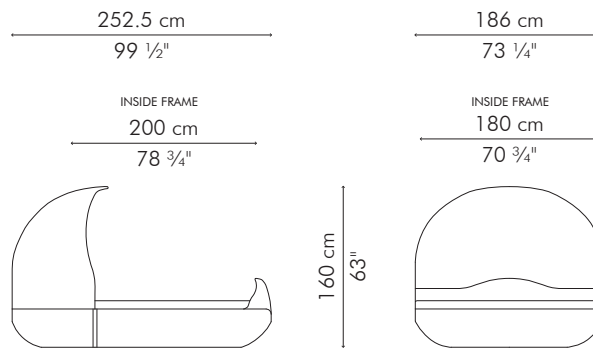

BED, European king

INDOOR

90.5 kg / 200 lbs

146 kg / 322 lbs

4.85 m³

1 crate

Mattress size:

200 cm L x 180 cm W x 20-30 cm H
(78 3/4" L x 70 3/4" W x 8-12" H)

INDOOR abaca, nylon, steel

Brown

BVAK-B-7363A