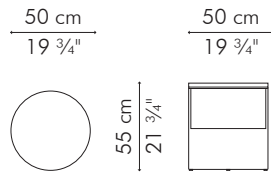

NITE TABLE

INDOOR abaca, nylon, steel

Brown

TNVA-B-1921A

INDOOR

8 kg / 18 lbs

10 kg / 22 lbs

0.17 m³

Standard glass size:

TOP 48 cm Ø x 6 mm thickness
(19" Ø x 1/4"), frosted, swiped edge

SHELF 45 cm Ø x 6 mm thickness
(17 3/4" Ø x 1/4"), frosted, swiped edge