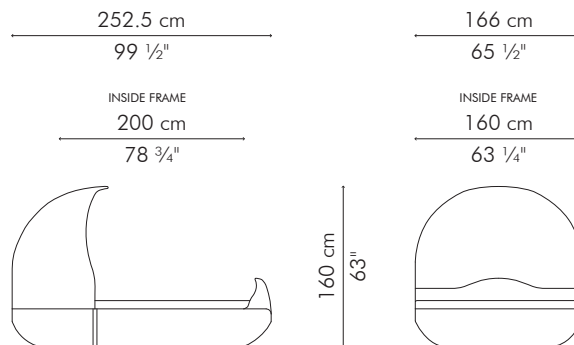

BED, European queen

INDOOR

77 kg / 170 lbs

128 kg / 282 lbs

4.00 m³

1 crate

Mattress size:

200 cm L x 160 cm W x 20-30 cm H
(78 3/4" L x 63" W x 8-12" H)

INDOOR abaca, nylon, steel

Brown

BVAQ-B-6563A