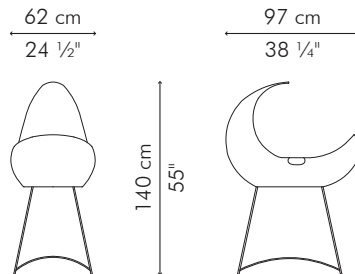

LE PETIT

INDOOR rattan, steel, nylon

BPVA-B-2455R-UF

Brown

Off White

INDOOR

12 kg / 26 lbs

15 kg / 33 lbs

0.74 m³

2.35 m / 2.60 yds