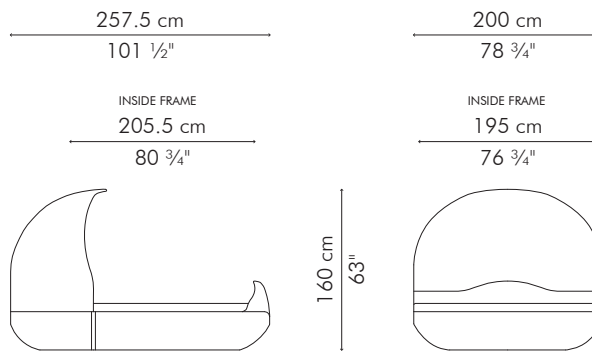

### INDOOR

94.5 kg / 208 lbs

150 kg / 331 lbs

4.89 m<sup>3</sup>

1 crate

Mattress size:  
203 cm L x 193 cm W x 20-30 cm H  
(80" L x 76" W x 8-12" H)

INDOOR abaca, nylon, steel

Brown

### INDOOR

76.5 kg / 169 lbs

127 kg / 280 lbs

4.10 m<sup>3</sup>

1 crate

Mattress size:  
203 cm L x 152.5 cm W x 20-30 cm H  
(80" L x 60" W x 8-12" H)

INDOOR abaca, nylon, steel

Brown

#### Mattress size:

200 cm L x 180 cm W x 20-30 cm H  
(78 3/4" L x 70 3/4" W x 8-12" H)

INDOOR abaca, nylon, steel

Brown

BVAK-B-7363A

Standard glass size:

TOP 48 cm Ø x 6 mm thickness  
(19" Ø x 1/4"), frosted, swiped edge

SHELF 45 cm Ø x 6 mm thickness  
(17 3/4" Ø x 1/4"), frosted, swiped edge