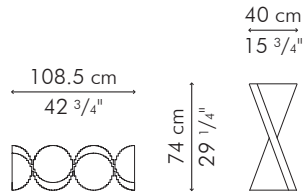

DINING TABLE, large

	INDOOR	GLASS
	84 kg / 185 lbs	93.5 kg / 206 lbs
	126 kg / 278 lbs	137 kg / 302 lbs
	1.48 m ³	0.64 m ³

Standard glass size:
110 cm D x 300 cm W x 12 mm thickness
(43 1/4" x 118" x 1/2"), pencil edge

INDOOR maple or walnut

Brown

TDWV-B-9329M-G

Natural Walnut

TDWV-WN-9329W-G

DINING TABLE, medium

	INDOOR	GLASS
	52.5 kg / 116 lbs	56.5 kg / 125 lbs
	82 kg / 181 lbs	92.5 kg / 204 lbs
	0.91 m ³	0.40 m ³

Standard glass size:
100 cm D x 200 cm W x 12 mm thickness
(39 1/2" x 78 3/4" x 1/2"), pencil edge

INDOOR maple or walnut

Brown

TDWV-B-5629M-G

Natural Walnut

TDWV-WN-5629W-G

DINING TABLE, small

INDOOR

40 kg / 88 lbs

72 kg / 159 lbs

0.41 m³

GLASS

36 kg / 79 lbs

64 kg / 141 lbs

0.27 m³

Standard glass size:

80 cm D x 160 cm W x 12 mm thickness
(31 1/2" x 63" x 1/2"), pencil edge