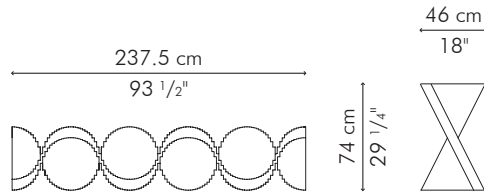

DINING TABLE, large

	INDOOR	GLASS
	84 kg / 185 lbs	93.5 kg / 206 lbs
	126 kg / 278 lbs	137 kg / 302 lbs
	1.48 m ³	0.64 m ³

Standard glass size:
110 cm D x 300 cm W x 12 mm thickness
(43 1/4" x 118" x 1/2"), pencil edge

INDOOR maple or walnut

Brown

TDWV-B-9329M-G

Natural Walnut

TDWV-WN-9329W-G

DINING TABLE, medium

	INDOOR	GLASS
	52.5 kg / 116 lbs	56.5 kg / 125 lbs
	82 kg / 181 lbs	92.5 kg / 204 lbs
	0.91 m ³	0.40 m ³

Standard glass size:
100 cm D x 200 cm W x 12 mm thickness
(39 1/2" x 78 3/4" x 1/2"), pencil edge

72 kg / 159 lbs

0.41 m³

GLASS

36 kg / 79 lbs

64 kg / 141 lbs

0.27 m³

Standard glass size:

80 cm D x 160 cm W x 12 mm thickness
(31 1/2" x 63" x 1/2"), pencil edge