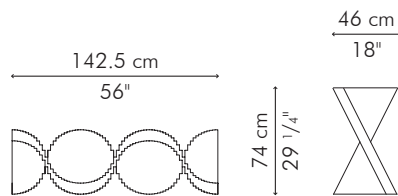

DINING TABLE, large

	INDOOR	GLASS
	84 kg / 185 lbs	93.5 kg / 206 lbs
	126 kg / 278 lbs	137 kg / 302 lbs
	1.48 m ³	0.64 m ³

Standard glass size:
110 cm D x 300 cm W x 12 mm thickness
(43 1/4" x 118" x 1/2"), pencil edge

INDOOR maple or walnut

Brown

TDWV-B-9329M-G

Natural Walnut

TDWV-WN-9329W-G

DINING TABLE, medium

	INDOOR	GLASS
	52.5 kg / 116 lbs	56.5 kg / 125 lbs
	82 kg / 181 lbs	92.5 kg / 204 lbs
	0.91 m ³	0.40 m ³

Standard glass size:
100 cm D x 200 cm W x 12 mm thickness
(39 1/2" x 78 3/4" x 1/2"), pencil edge

72 kg / 159 lbs

0.41 m³

GLASS

36 kg / 79 lbs

64 kg / 141 lbs

0.27 m³

Standard glass size:

80 cm D x 160 cm W x 12 mm thickness
(31 1/2" x 63" x 1/2"), pencil edge