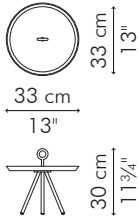

END TABLE

OUTDOOR

- 1 kg / 2 lbs
- 2.5 kg / 6 lbs
- 0.04 m³

OUTDOOR fiberglass reinforced polymer, aluminum

Stone Gray **TEZY-SG-1311OD**