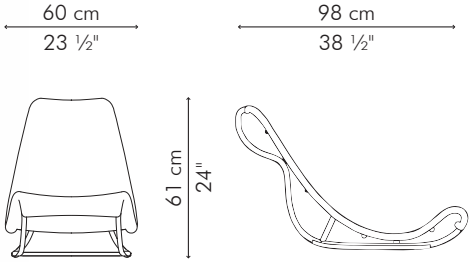

### OUTDOOR

- 6 kg / 13 lbs
- 11 kg / 24 lbs
- 0.40 m<sup>3</sup>
- HEADREST 0.60 m / 0.65 yds

OUTDOOR polyethylene, aluminum

LCZY-MO-2324OD-URF

Morocco

Sunbrella Canvas Tuscan

LCZY-WL-2324OD-URF

Wales

### OUTDOOR

- 1 kg / 2 lbs
- 2.5 kg / 6 lbs
- 0.04 m<sup>3</sup>

OUTDOOR fiberglass reinforced polymer, aluminum

Stone Gray **TEZY-SG-1311OD**