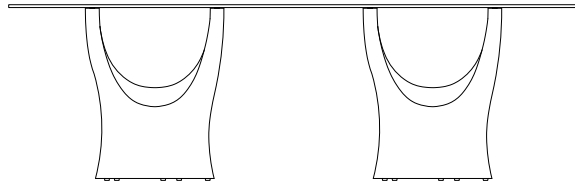

DINING TABLE, rectangular

INDOOR

73 kg / 161 lbs

109 kg / 240 lbs

0.93 m³

GLASS

86 kg / 190 lbs

103 kg / 227.5 lbs

0.25 m³

Standard glass size:

240 cm W x 120 cm D x 12 mm thickness
(94 1/2" W x 47 1/4" D x 1/2"), pencil edge, bronze or clear glass

INDOOR rattan, steel

TDAC-N-2128-BG

TDAC-N-2128-G