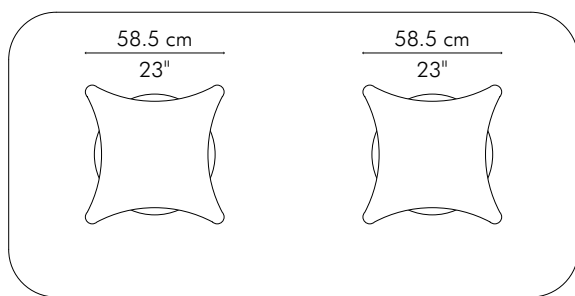

DINING TABLE, rectangular

INDOOR

73 kg / 161 lbs

109 kg / 240 lbs

0.93 m³

GLASS

86 kg / 190 lbs

103 kg / 227.5 lbs

0.25 m³

Standard glass size:

240 cm W x 120 cm D x 12 mm thickness
(94 1/2" W x 47 1/4" D x 1/2"), pencil edge, bronze or clear glass

INDOOR rattan, steel

TDAC-N-2128-BG

TDAC-N-2128-G