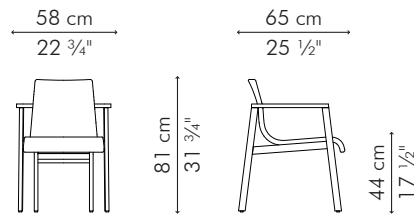

### INDOOR

 7 kg / 15.5 lbs

 13.5 kg / 29.5 lbs

 0.38 m<sup>3</sup>

INDOOR maple and polypropylene fabric

CAAK-B-2231UF

CAAK-DB-2231UF