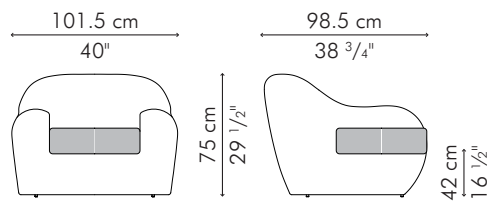

### INDOOR

17 kg / 37.5 lbs

28 kg / 61 lbs

0.80 m<sup>3</sup>

SEAT 1.65 m / 1.80 yds

PILLOW 1 pc 33 x 49 cm / 13" x 19"  
0.60 m / 0.65 yds

### OUTDOOR

19.5 kg / 43 lbs

25 kg / 55 lbs

0.88 m<sup>3</sup>

INDOOR abaca, rattan, nylon, steel