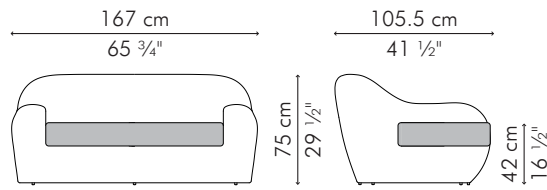

## LOVESEAT

	INDOOR	OUTDOOR
	24 kg / 53 lbs	25 kg / 55 lbs
	40 kg / 87.5 lbs	32 kg / 71 lbs
	1.43 m <sup>3</sup>	1.49 m <sup>3</sup>
	SEAT 2.80 m / 3.10 yds	
	PILLOWS 2 pcs 49 x 33 cm / 19" x 13"	1.20 m / 1.30 yds