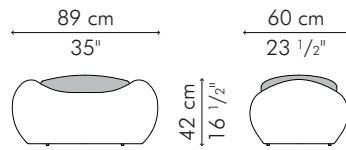

OTTOMAN

INDOOR

11 kg / 24.5 lbs

17.5 kg / 38.5 lbs

0.30 m³

0.95 m / 1.05 yds

OUTDOOR

13.5 kg / 30 lbs

20 kg / 44 lbs

0.30 m³

INDOOR abaca, rattan, nylon, steel

OTBA-B-3516-UF

Optim Barley

OTBA-N-3516-UF1

Naranja Brown

OTBA-N-3516-UF2