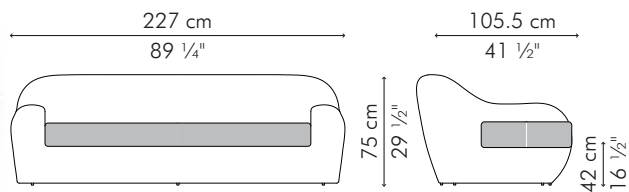

### INDOOR

29.5 kg / 65 lbs

49.5 kg / 109 lbs

1.94 m<sup>3</sup>

SEAT 3.65 m / 4.10 yds

PILLOWS 3 pcs 51 x 51 cm / 20" x 20"  
1.80 m / 1.95 yds

2 pcs 49 x 33 cm / 19" x 13"  
1.20 m / 1.30 yds

### OUTDOOR

44 kg / 97 lbs

97 kg / 214 lbs

2.02 m<sup>3</sup>

**INDOOR** abaca, rattan, nylon, steel