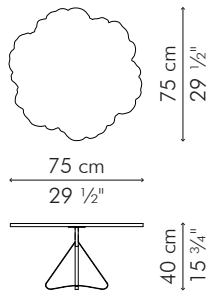

COFFEE TABLE

INDOOR / OUTDOOR

 7 kg / 15 lbs

 11 kg / 24 lbs

 0.12 m³, 1/4

INDOOR fiberglass reinforced polymer and stainless steel

OUTDOOR fiberglass reinforced polymer and stainless steel

Black