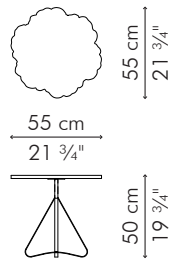

END TABLE

INDOOR / OUTDOOR

 5 kg / 11 lbs

 9 kg / 20 lbs

 0.09 m³, $\frac{1}{d}$

INDOOR fiberglass reinforced polymer and stainless steel

Black

TEBQ-BL-2119