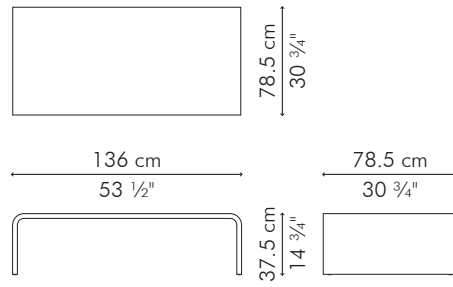

COFFEE TABLE

INDOOR

20 kg / 44 lbs

30 kg / 65.5 lbs

0.49 m³

OUTDOOR

20 kg / 44 lbs

30 kg / 65.5 lbs

0.49 m³

INDOOR fiberglass reinforced polymer, polypropylene fabric, urethane foam

OUTDOOR fiberglass reinforced polymer, acrylic fabric, reticulated foam

TCCB-MN-5314

TCCB-PR-5314

TCCB-PG-5314OD