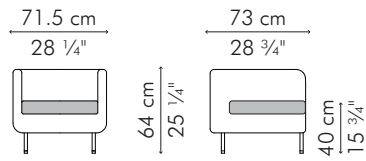

EASY ARMCHAIR

INDOOR

16 kg / 35.5 lbs

23.5 kg / 51.5 lbs

0.41 m³

SEAT & BACKREST

PILLOW

OUTDOOR

16 kg / 35.5 lbs

23.5 kg / 51.5 lbs

0.41 m³

1.90 m / 2.10 yds

1 pc 49 x 33 cm / 19" x 13"
0.55 m / 0.60 yds

INDOOR polypropylene fabric, urethane foam, steel, stainless steel

CAECB-MN-2825-UF

 Twin Midnight