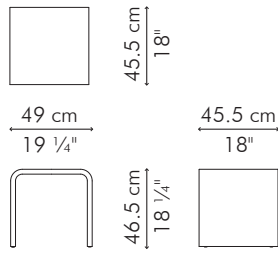

END TABLE

INDOOR

8 kg / 18 lbs

12.5 kg / 27 lbs

0.14 m³

OUTDOOR

8 kg / 18 lbs

12.5 kg / 27 lbs

0.14 m³

INDOOR fiberglass reinforced polymer, polypropylene fabric, urethane foam

OUTDOOR fiberglass reinforced polymer, acrylic fabric, reticulated foam

TECB-MN-1818

TECB-PR-1818

TECB-PG-1818OD