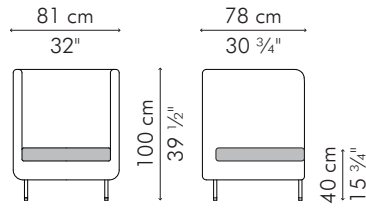

LOUNGE CHAIR

INDOOR

21 kg / 46.5 lbs

31.5 kg / 68.5 lbs

0.76 m³

SEAT & BACKREST

PILLOW

OUTDOOR

21 kg / 46.5 lbs

31.5 kg / 68.5 lbs

0.76 m³

2.20 m / 2.40 yds

1 pc 49 x 33 cm / 19" x 13"
0.55 m / 0.60 yds

INDOOR polypropylene fabric, urethane foam, steel, stainless steel

CLCB-MN-3239-UF

 Twin Midnight