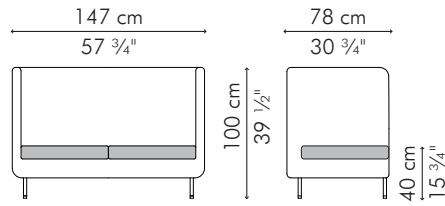

1.29 m³

1.29 m³

SEAT & BACKREST

4.45 m / 4.85 yds

PILLOWS

2 pcs 49 x 33 cm / 19" x 13"

1.20 m / 1.30 yds

2 pcs 43 x 43 cm / 17" x 17"

1.00 m / 1.10 yds

INDOOR polypropylene fabric, urethane foam, steel, stainless steel

SLCB-MN-5839-UF

Twin Midnight

Optim Ash

SLCB-PR-5839-UF

Twin Pearl

Sunbrella Canvas