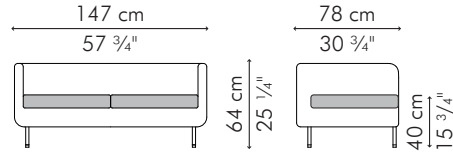

CABARET

LOVESEAT, lowback

INDOOR

29 kg / 64 lbs

41 kg / 89.5 lbs

0.83 m³

SEAT & BACKREST
PILLOWS

OUTDOOR

29 kg / 64 lbs

41 kg / 89.5 lbs

0.83 m³

4.45 m / 4.85 yds

2 pcs 49 x 33 cm / 19" x 13"
1.20 m / 1.30 yds

2 pcs 43 x 43 cm / 17" x 17"
1.00 m / 1.10 yds

INDOOR polypropylene fabric, urethane foam, steel, stainless steel