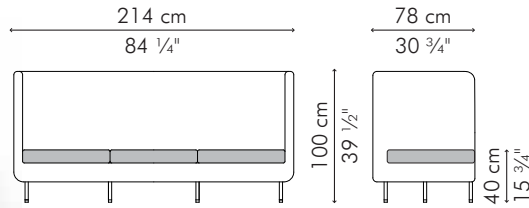

CABARET

SOFA, highback

INDOOR

43.5 kg / 96 lbs

62 kg / 136 lbs

1.95 m³

SEAT & BACKREST
PILLOWS

OUTDOOR

43.5 kg / 96 lbs

62 kg / 136 lbs

1.95 m³

6.65 m / 7.25 yds
2 pcs 49 x 33 cm / 19" x 13"
1.20 m / 1.30 yds
2 pcs 43 x 43 cm / 17" x 17"
1.00 m / 1.10 yds

INDOOR polypropylene fabric, urethane foam, steel, stainless steel